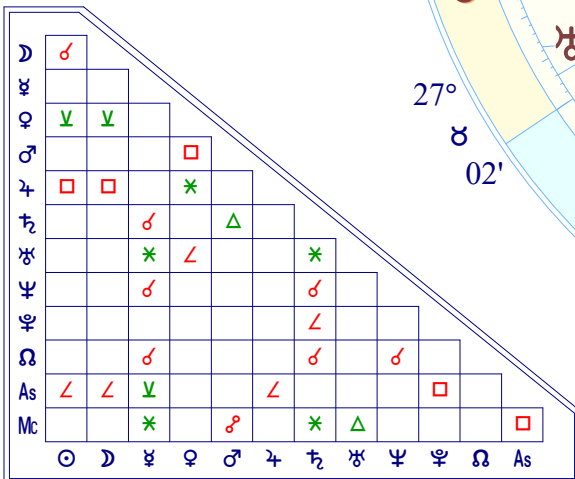

New Moon (astrological)

New Moon Feb 28 2025  
 February 28, 2025  
 8:44:33 AM  
 Standard Time  
 Dumaguete, Philippines  
 9 N 18 123 E 18  
 Time Zone: 8 hours East  
 Tropical Placidus

True Moon's Node	27 ♋ 25
Part of Fortune	26 ♍ 06
Part of Spirit	26 ♍ 06
Vertex	6 ♌ 40
Equatorial Asc.	24 ♍ 20
Sidereal Time	19:30:09
G.M.T.	0:44:33
Delta t (ET-UT)	0:01:25
Lahiri Ayan.	24°12'32"
Moon's Phase	Balsamic

Speed	Decl.
☉	1 00 7 S 56
☽	14 37 9 S 26
☿	1 41 2 S 06
♈	0 05 10 N 16
☌	0 03 25 N 53
♉	0 05 21 N 52
♊	0 07 5 S 30
♋	0 01 18 N 27
♌	0 02 1 S 37
♍	0 02 22 S 48

Speed	Decl.
♎	0 23 17 S 50
♏	0 21 5 N 55
♐	0 06 9 S 04
♑	0 10 0 N 38
♒	0 03 8 N 48