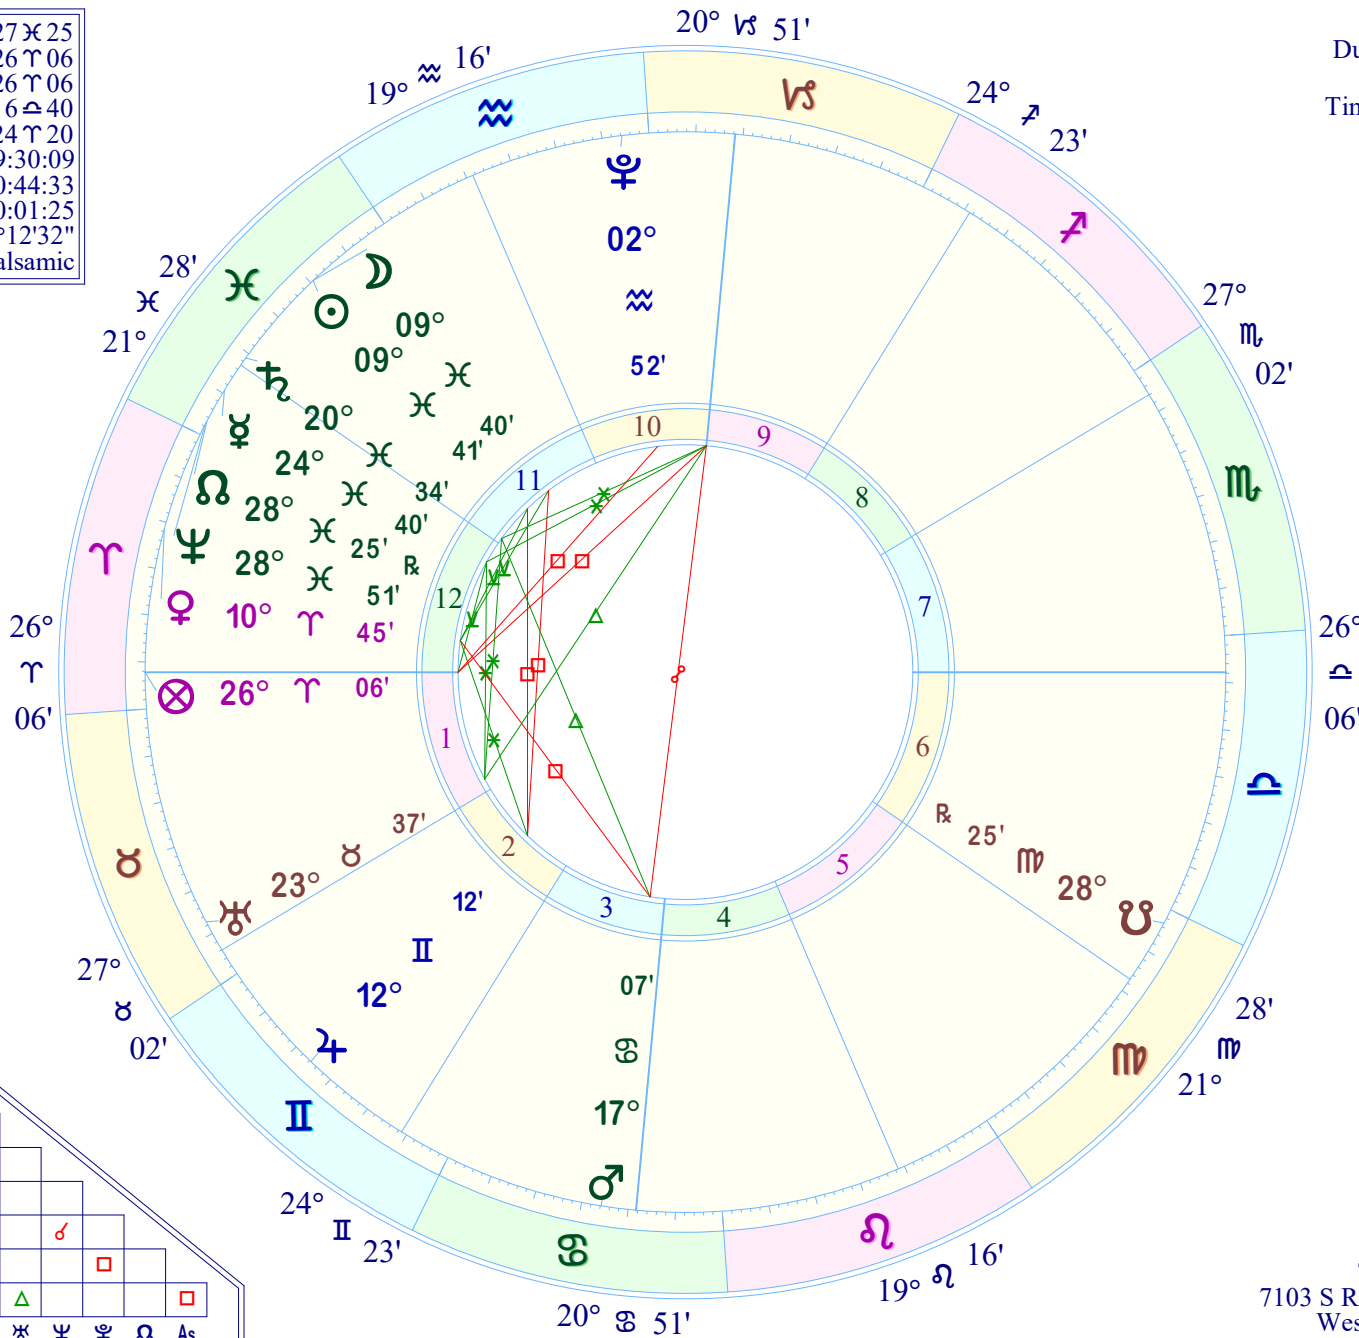

New Moon (astrological)

New Moon Feb 28 2025  
 February 28, 2025  
 8:44:33 AM  
 Standard Time  
 Dumaguete, Philippines  
 9 N 18 123 E 18  
 Time Zone: 8 hours East  
 Tropical Placidus

True Moon's Node	27 ♋ 25
Part of Fortune	26 ♍ 06
Part of Spirit	26 ♍ 06
Vertex	6 ♌ 40
Equatorial Asc.	24 ♍ 20
Sidereal Time	19:30:09
G.M.T.	0:44:33
Delta t (ET-UT)	0:01:25
Lahiri Ayan.	24°12'32"
Moon's Phase	Balsamic

Speed	Decl.
☉	1 00 7 S 56
☽	14 37 9 S 26
☿	1 41 2 S 06
♈	0 05 10 N 16
☌	0 03 25 N 53
♉	0 05 21 N 52
♊	0 07 5 S 30
♋	0 01 18 N 27
♌	0 02 1 S 37
♍	0 02 22 S 48

Speed	Decl.
♎	0 23 17 S 50
♏	0 21 5 N 55
♐	0 06 9 S 04
♑	0 10 0 N 38
♒	0 03 8 N 48