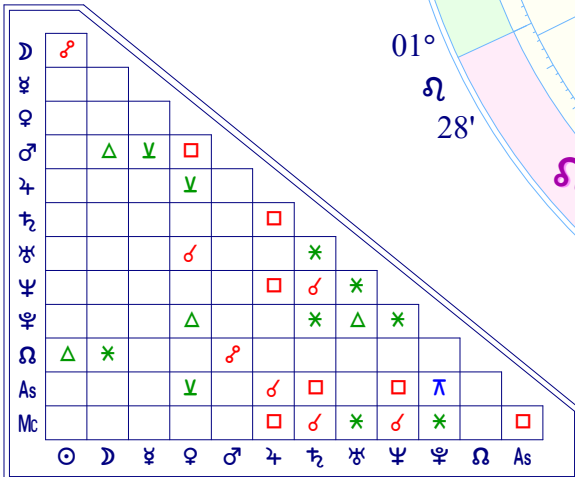

Full Moon (astrological)

Full Moon Jul 11 2025
 July 11, 2025
 4:36:32 AM
 Standard Time
 Dumaguete, Philippines
 9 N 18 123 E 18
 Time Zone: 8 hours East
 Tropical Placidus

True Moon's Node	20 ♋ 08
Part of Fortune	5 ♋ 03
Part of Spirit	5 ♋ 03
Vertex	22 ♌ 34
Equatorial Asc.	1 ♌ 20
Sidereal Time	0:05:49
G.M.T.	20:36:32
Delta t (ET-UT)	0:01:26
Lahiri Ayan.	24°12'52"
Moon's Phase	Full Moon

Speed	Decl.
☉	0 57 22N07
☽	12 50 26S31
☿	0 33 15N23
♁	1 07 19N06
♂	0 35 7N17
♆	0 14 23N08
♁	0 00 1S20
♂	0 03 19N59
♁	-0 00 0S22
♁	-0 01 23S08

Speed	Decl.
☿	0 10 5S11
♁	-0 11 17N15
♂	-0 00 2S17
♆	0 12 3N25
♁	0 01 11N03