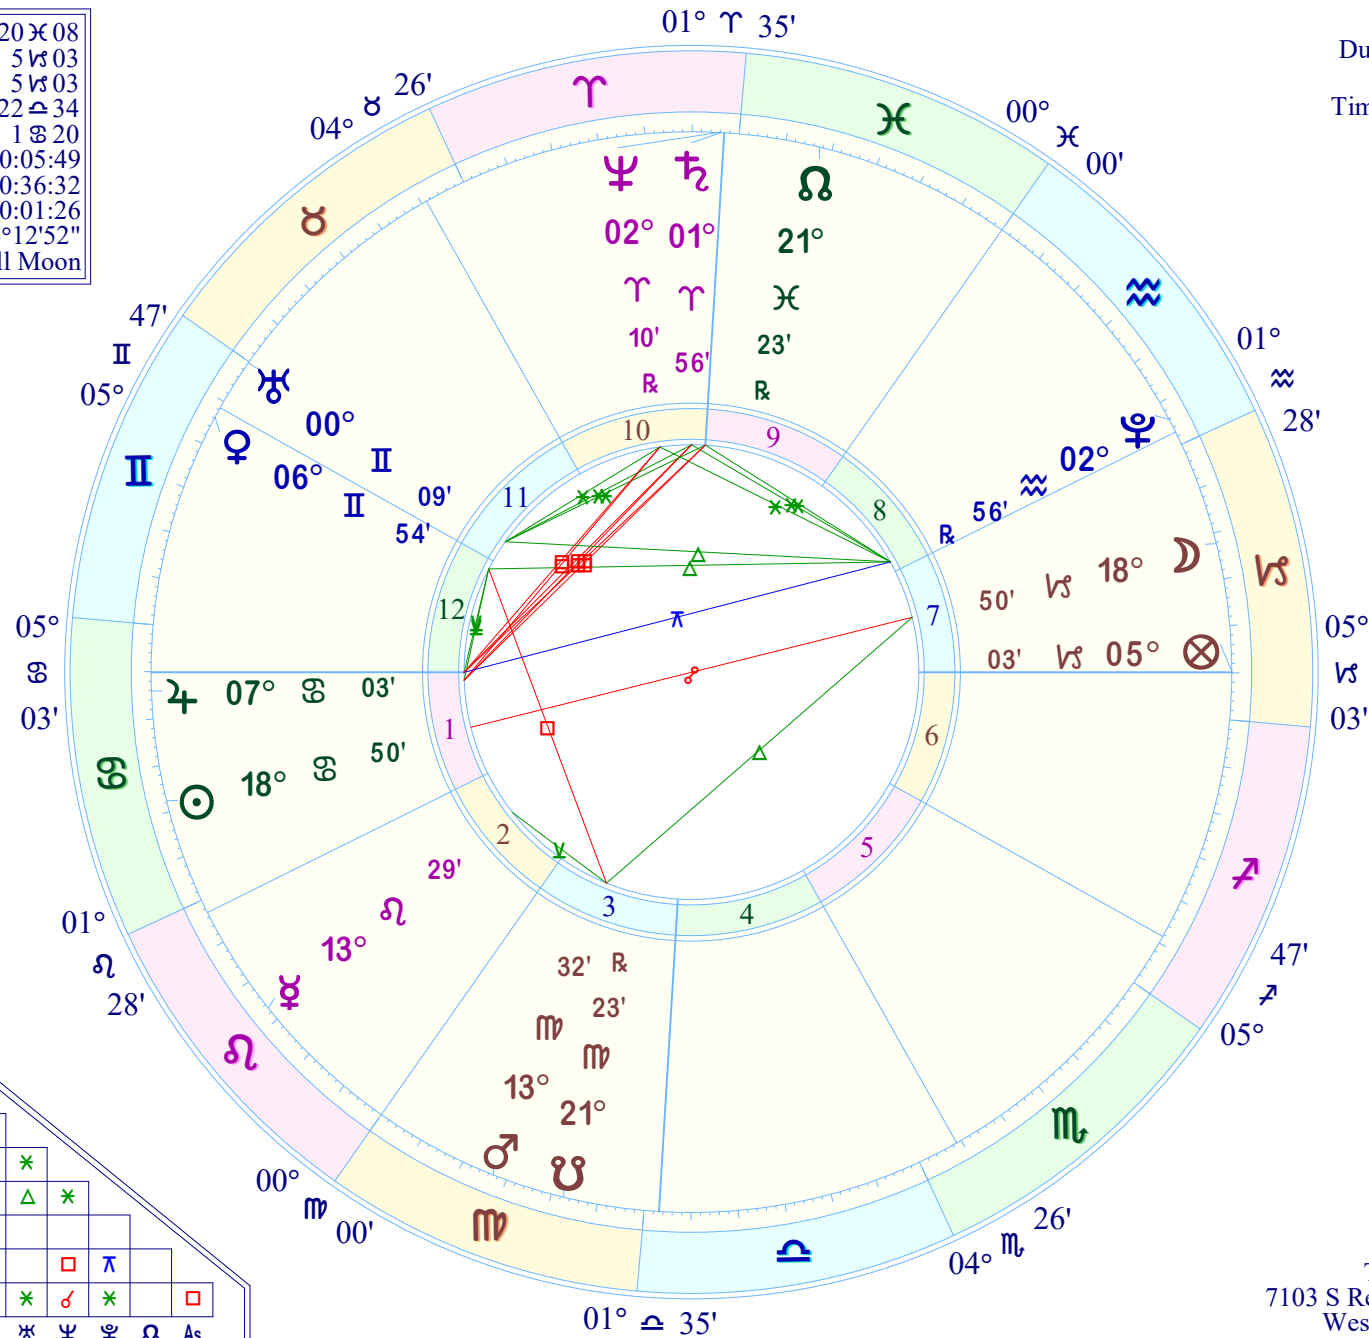

Full Moon (astrological)

Full Moon Jul 11 2025
 July 11, 2025
 4:36:32 AM
 Standard Time
 Dumaguete, Philippines
 9 N 18 123 E 18
 Time Zone: 8 hours East
 Tropical Placidus

True Moon's Node	20 ♋ 08
Part of Fortune	5 ♋ 03
Part of Spirit	5 ♋ 03
Vertex	22 ♌ 34
Equatorial Asc.	1 ♌ 20
Sidereal Time	0:05:49
G.M.T.	20:36:32
Delta t (ET-UT)	0:01:26
Lahiri Ayan.	24°12'52"
Moon's Phase	Full Moon

Speed	Decl.
☉	0 57 22N07
☽	12 50 26S31
☿	0 33 15N23
♁	1 07 19N06
♂	0 35 7N17
♆	0 14 23N08
♁	0 00 1S20
♂	0 03 19N59
♁	-0 00 0S22
♁	-0 01 23S08

Speed	Decl.
☿	0 10 5S11
♁	-0 11 17N15
♂	-0 00 2S17
♆	0 12 3N25
♁	0 01 11N03