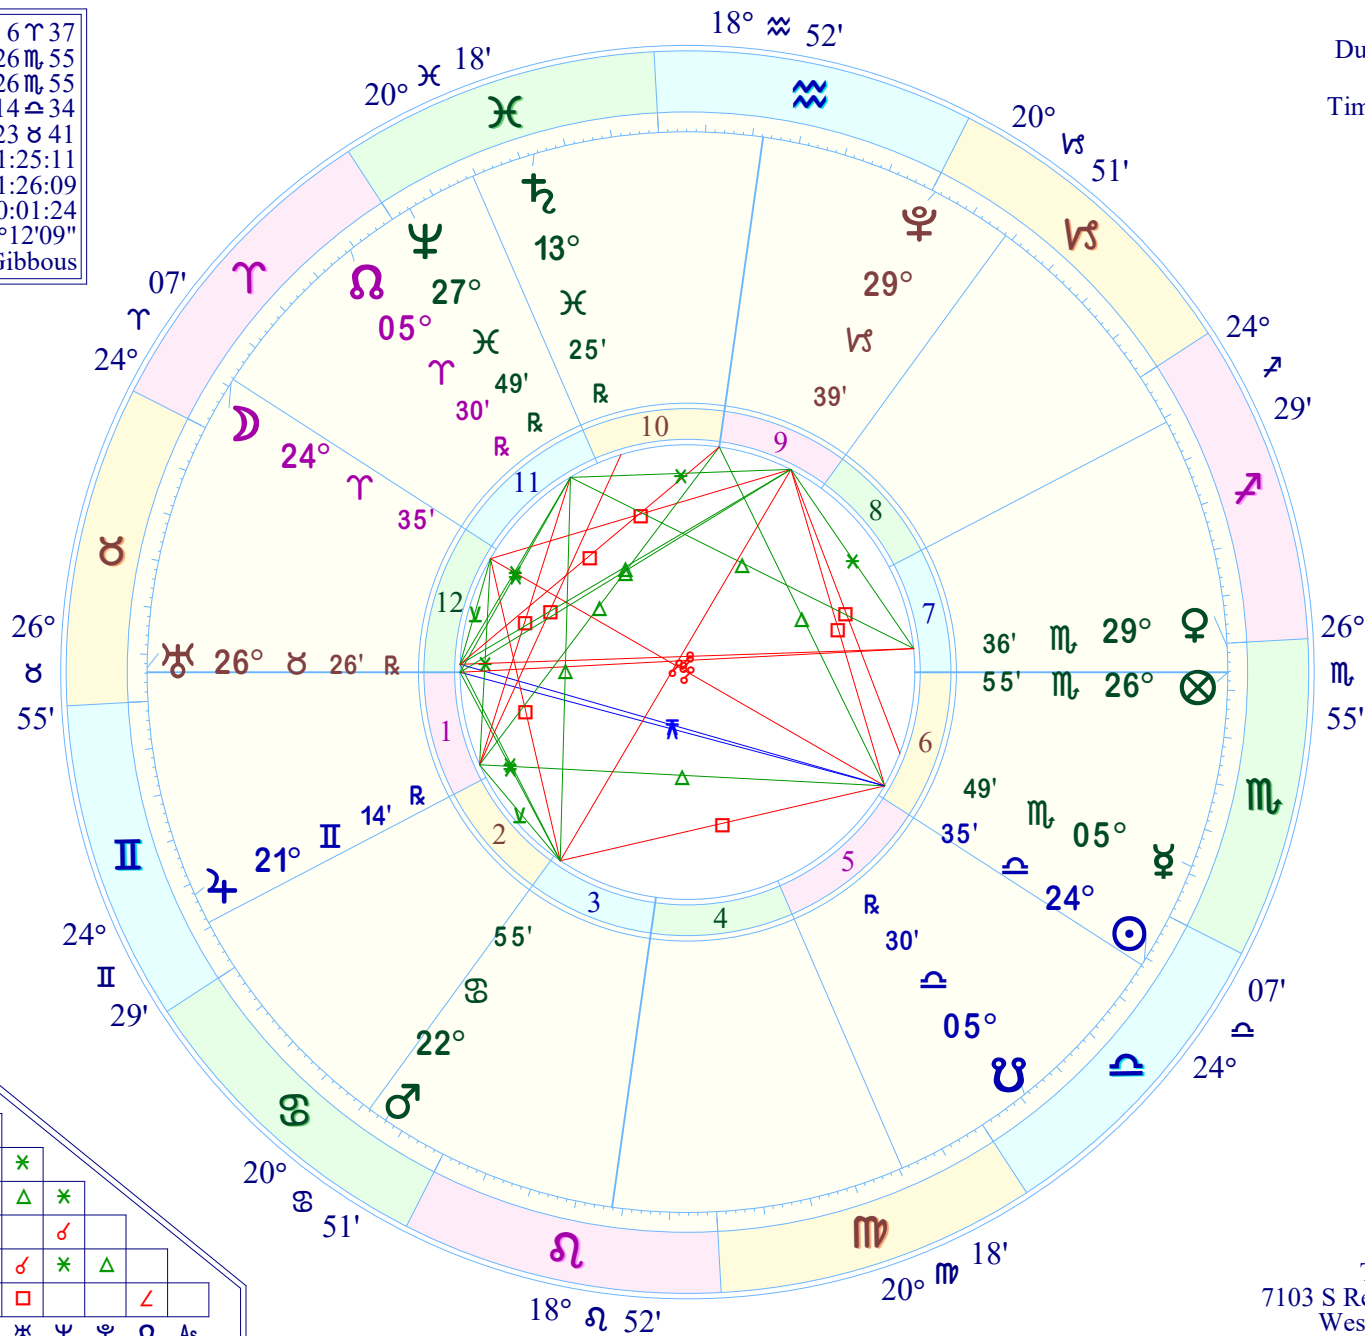

Full Moon (astrological)

Full Moon Oct 17 2024  
 October 17, 2024  
 7:26:09 PM  
 Standard Time  
 Dumaguete, Philippines  
 9 N 18 123 E 18  
 Time Zone: 8 hours East  
 Tropical Placidus

True Moon's Node	6 ♃ 37
Part of Fortune	26 ♍ 55
Part of Spirit	26 ♍ 55
Vertex	14 ♌ 34
Equatorial Asc.	23 ♄ 41
Sidereal Time	21:25:11
G.M.T.	11:26:09
Delta t (ET-UT)	0:01:24
Lahiri Ayan.	24°12'09"
Moon's Phase	Gibbous

Speed	Decl.
☉ 1 00	9 S 32
☽ 15 12	11 N 02
☿ 1 34	13 S 55
♈ 1 13	21 S 09
♁ 0 27	22 N 26
♊ -0 02	22 N 26
♋ -0 03	8 S 31
♌ -0 02	19 N 06
♍ -0 01	2 S 05
♎ 0 00	23 S 25

Speed	Decl.
♏ 0 15	29 S 55
♐ 0 22	7 N 17
♑ 0 21	4 S 10
♒ 0 28	2 S 11
♓ -0 03	9 N 13