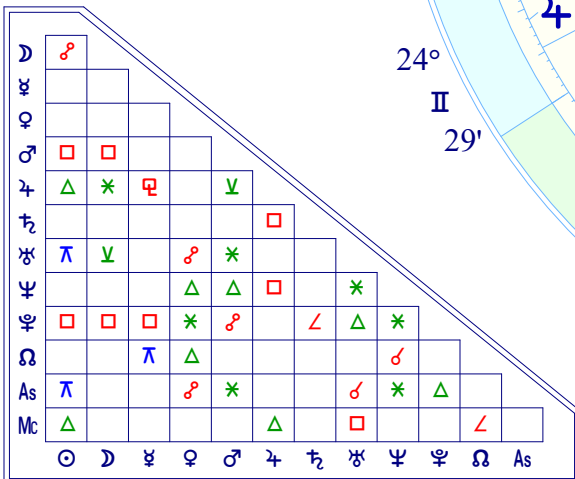

Full Moon (astrological)

Full Moon Oct 17 2024  
 October 17, 2024  
 7:26:09 PM  
 Standard Time  
 Dumaguete, Philippines  
 9 N 18 123 E 18  
 Time Zone: 8 hours East  
 Tropical Placidus

True Moon's Node	6 ♃ 37
Part of Fortune	26 ♍ 55
Part of Spirit	26 ♍ 55
Vertex	14 ♌ 34
Equatorial Asc.	23 ♄ 41
Sidereal Time	21:25:11
G.M.T.	11:26:09
Delta t (ET-UT)	0:01:24
Lahiri Ayan.	24°12'09"
Moon's Phase	Gibbous

Speed	Decl.
☉ 1 00	9 S 32
☽ 15 12	11 N 02
☿ 1 34	13 S 55
♈ 1 13	21 S 09
♁ 0 27	22 N 26
♊ -0 02	22 N 26
♋ -0 03	8 S 31
♌ -0 02	19 N 06
♍ -0 01	2 S 05
♎ 0 00	23 S 25

Speed	Decl.
♏ 0 15	29 S 55
♐ 0 22	7 N 17
♑ 0 21	4 S 10
♒ 0 28	2 S 11
♓ -0 03	9 N 13