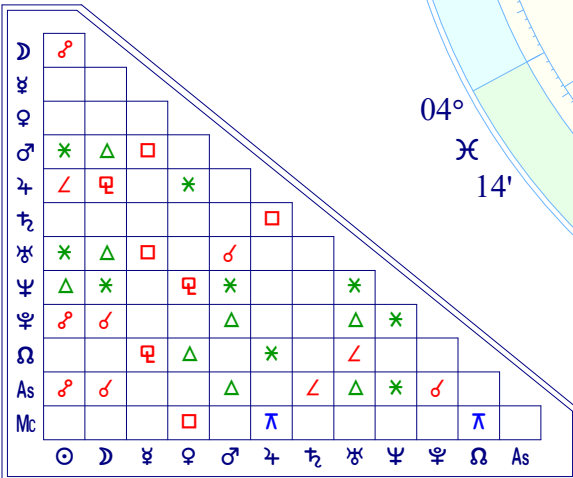

Full Moon (astrological)

Full Moon Jul 21 2024
 July 21, 2024
 6:16:55 PM
 Standard Time
 Dumaguete, Philippines
 9 N 18 123 E 18
 Time Zone: 8 hours East
 Tropical Placidus

True Moon's Node	9 ♀ 12
Part of Fortune	1 ♈ 35
Part of Spirit	1 ♈ 35
Vertex	15 ♎ 03
Equatorial Asc.	4 ♊ 51
Sidereal Time	14:28:49
G.M.T.	10:16:55
Delta t (ET-UT)	0:01:24
Lahiri Ayan.	24°11'58"
Moon's Phase	Full Moon

Speed	Decl.
☉ 0° 57'	20°N20
☽ 14° 18'	24°S 58
☿ 0° 59'	12°N07
♈ 1° 14'	18°N32
♈ 0° 42'	19°N31
♈ 0° 12'	21°N36
♈ -0° 02'	6°S 14
♈ -0° 02'	19°N07
♈ -0° 01'	1°S 15
♈ -0° 01'	23°S 06

Speed	Decl.
♊ -0° 11'	30°S 13
♊ 0° 05'	21°N56
♊ 0° 19'	5°N59
♊ 0° 27'	4°S 01
♊ 0° 00'	10°N11