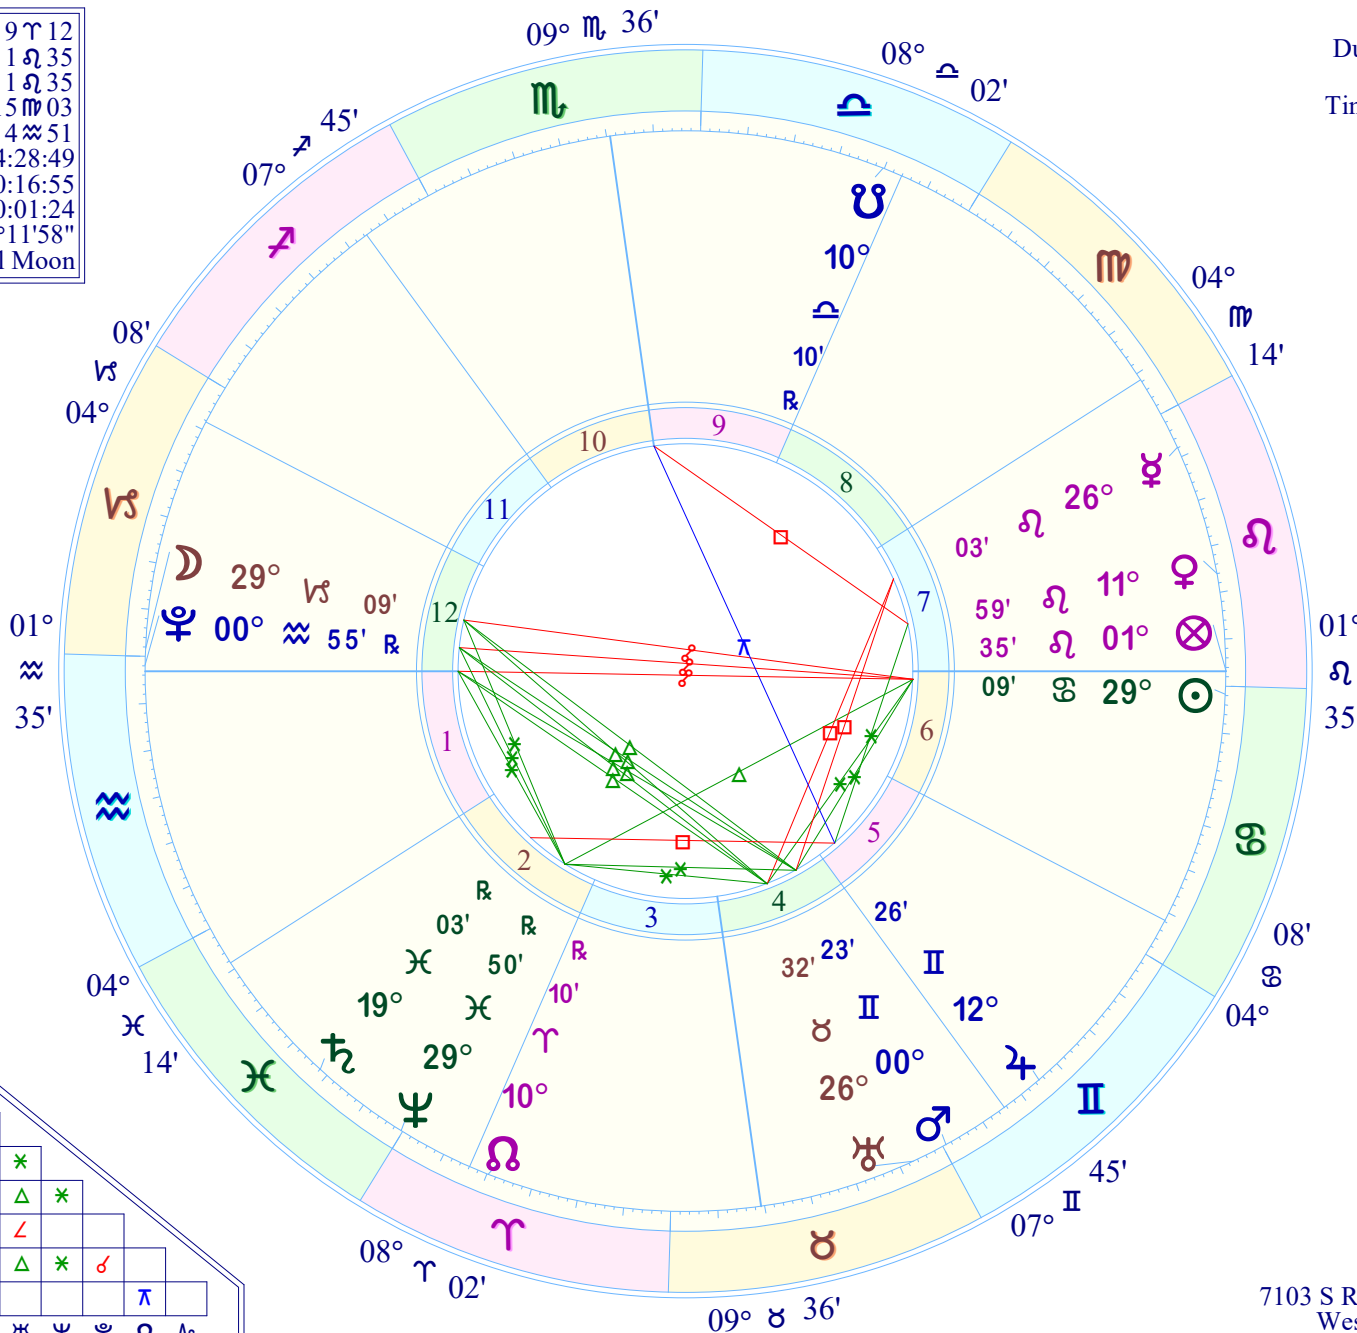

Full Moon (astrological)

Full Moon Jul 21 2024
 July 21, 2024
 6:16:55 PM
 Standard Time
 Dumaguete, Philippines
 9 N 18 123 E 18
 Time Zone: 8 hours East
 Tropical Placidus

True Moon's Node	9 ♀ 12
Part of Fortune	1 ♈ 35
Part of Spirit	1 ♈ 35
Vertex	15 ♎ 03
Equatorial Asc.	4 ♊ 51
Sidereal Time	14:28:49
G.M.T.	10:16:55
Delta t (ET-UT)	0:01:24
Lahiri Ayan.	24°11'58"
Moon's Phase	Full Moon

Speed	Decl.
☉ 0° 57'	20°N20
☽ 14° 18'	24°S 58
☿ 0° 59'	12°N07
♈ 1° 14'	18°N32
♈ 0° 42'	19°N31
♈ 0° 12'	21°N36
♈ -0° 02'	6°S 14
♈ -0° 02'	19°N07
♈ -0° 01'	1°S 15
♈ -0° 01'	23°S 06

Speed	Decl.
♊ -0° 11'	30°S 13
♊ 0° 05'	21°N56
♊ 0° 19'	5°N59
♊ 0° 27'	4°S 01
♊ 0° 00'	10°N11