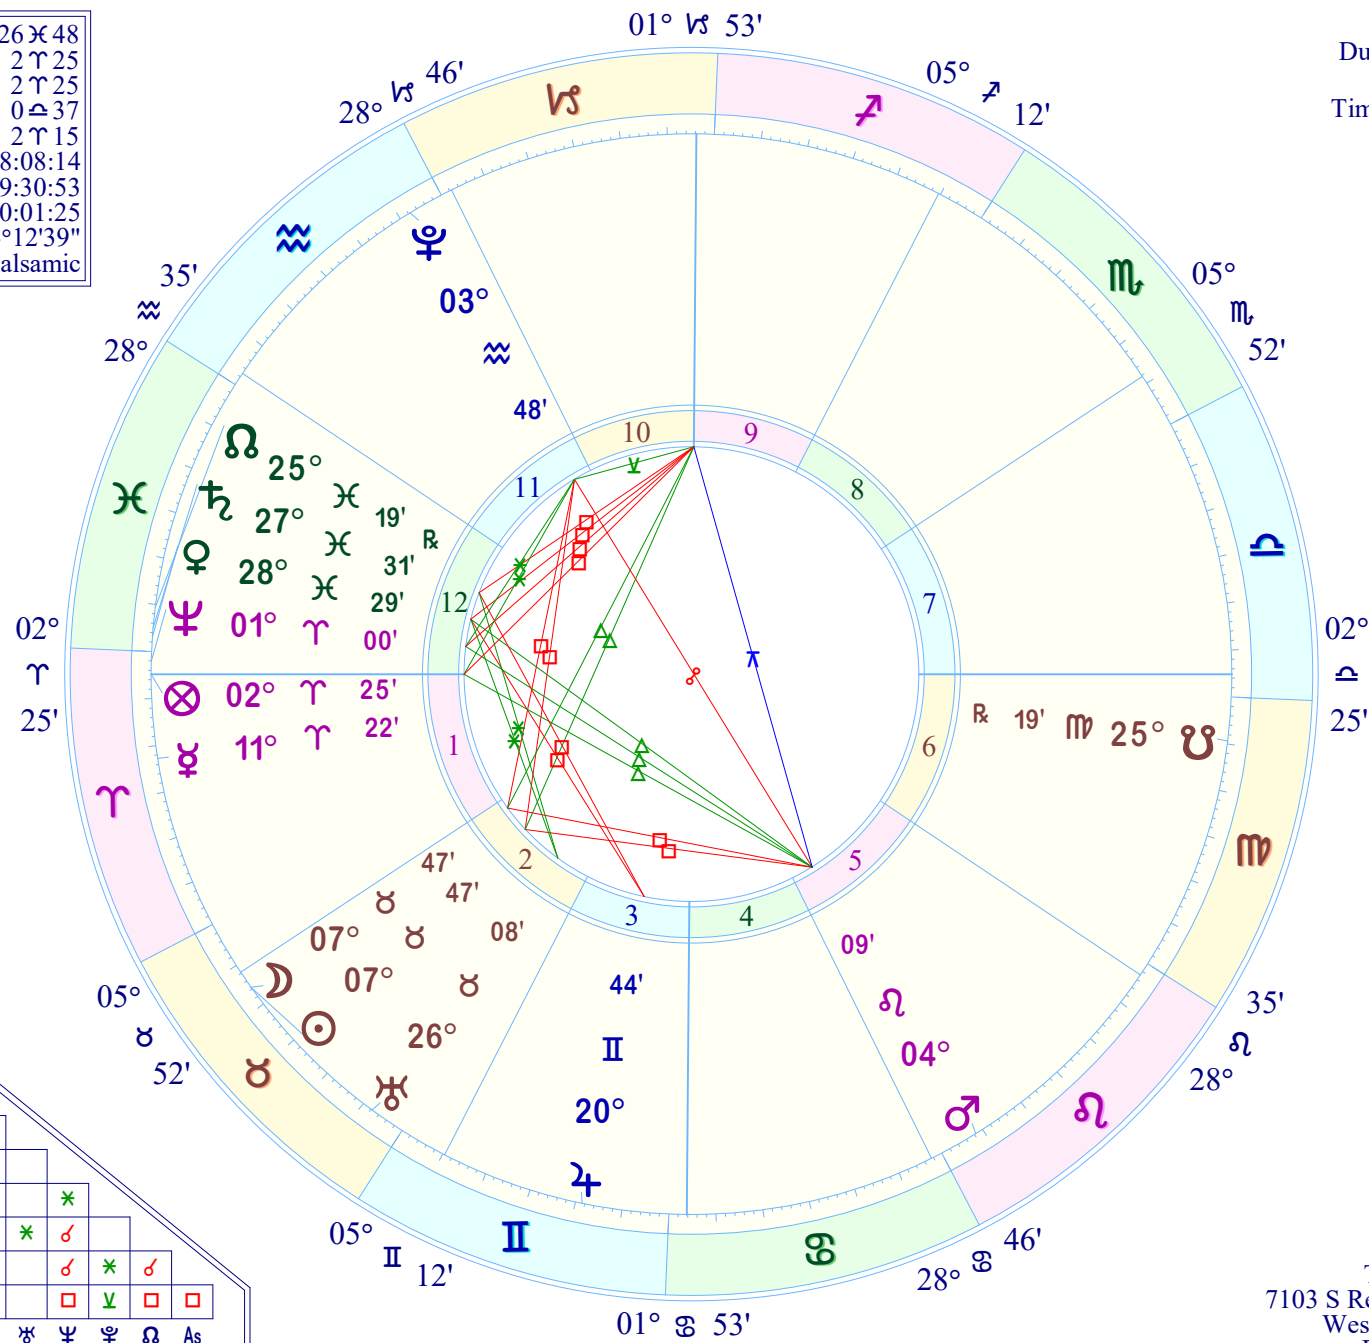

New Moon (astrological)

New Moon Apr 28 2025
April 28, 2025
3:30:53 AM
Standard Time
Dumaguete, Philippines
9 N 18 123 E 18
Time Zone: 8 hours East
Tropical Placidus

True Moon's Node	26 ♄ 48
Part of Fortune	2 ♃ 25
Part of Spirit	2 ♃ 25
Vertex	0 ♁ 37
Equatorial Asc.	2 ♃ 15
Sidereal Time	18:08:14
G.M.T.	19:30:53
Delta t (ET-UT)	0:01:25
Lahiri Ayan.	24°12'39"
Moon's Phase	Balsamic

Speed	Decl.
☉	0 58 14N06
☽	15 16 17N19
♃	1 15 1N53
♄	0 29 0N54
♅	0 27 21N13
♆	0 12 22N52
♇	0 06 2S49
♈	0 03 19N05
♉	0 02 0S46
♊	0 00 22S44

Speed	Decl.
♋	0 21 10S24
♌	0 12 12N19
♍	-0 12 4S02
♎	-0 15 1N52
♏	0 03 9N58

☽	☉	♄	♃	♅	♆	♇	♈	♉	♊	♋	♌	♍	♎	♏	♐	♑	♒	♓	♁
☽	☉	☽																	
☽	☉	☽	☽																
☽	☉	☽	☽	☽															
☽	☉	☽	☽	☽	☽														
☽	☉	☽	☽	☽	☽	☽													
☽	☉	☽	☽	☽	☽	☽	☽												
☽	☉	☽	☽	☽	☽	☽	☽	☽											
☽	☉	☽	☽	☽	☽	☽	☽	☽	☽										
☽	☉	☽	☽	☽	☽	☽	☽	☽	☽	☽									

Fir	3	1	1
Ear	3	0	0
Air	2	1	0
Wat	2	3	0
Car	2	1	1
Fix	5	3	0
Mut	3	1	0
P	A	A	
L	S	S	
A	T	C	
N	E	E	
R	R	N	

♄	||	♁
♄	||	♃
♄	||	♈
♄	||	♈
♄	||	♈
♄	||	♈
♄	||	♈
♄	||	♈
♄	||	♈

Long.	
♃	23 ♄ 39
♄	20 ♈ 34
♅	27 ♈ 51R
♆	13 ♈ 12R
♇	23 ♃ 53

The Astrology Studio
7103 S Redwood Rd Unit 356
West Jordan, Utah 84084
Phone: 970-412-1729