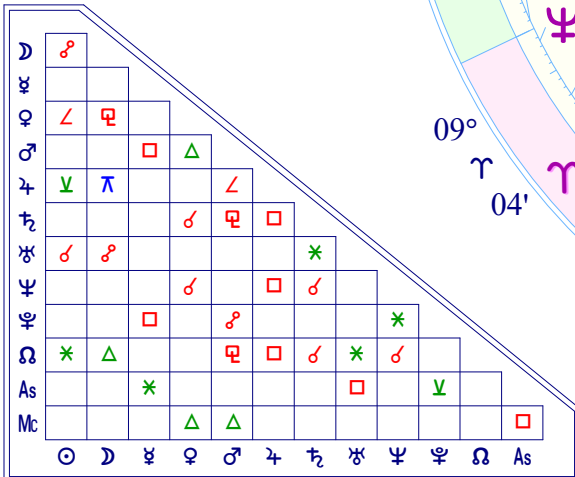

Full Moon (astrological)

Full Moon May 13 2025
 May 13, 2025
 12:55:40 AM
 Standard Time
 Dumaguete, Philippines
 9 N 18 123 E 18
 Time Zone: 8 hours East
 Tropical Placidus

True Moon's Node	25 ♋ 58
Part of Fortune	4 ♍ 26
Part of Spirit	4 ♍ 26
Vertex	23 ♍ 28
Equatorial Asc.	6 ♋ 10
Sidereal Time	16:31:44
G.M.T.	16:55:40
Delta t (ET-UT)	0:01:25
Lahiri Ayan.	24°12'41"
Moon's Phase	Gibbous

Speed	Decl.
☉ 0 58	18N19
☽ 11 55	22 S 24
☿ 1 45	10N43
♁ 0 46	2N41
♂ 0 29	19N08
♆ 0 13	23N05
♄ 0 05	2 S 17
♃ 0 03	19N17
♂ 0 02	0 S 37
♁ -0 00	22 S 47

Speed	Decl.
♂ 0 20	8 S 48
♁ 0 09	14N00
♄ -0 13	2 S 47
♃ -0 14	2N11
♁ 0 03	10N16