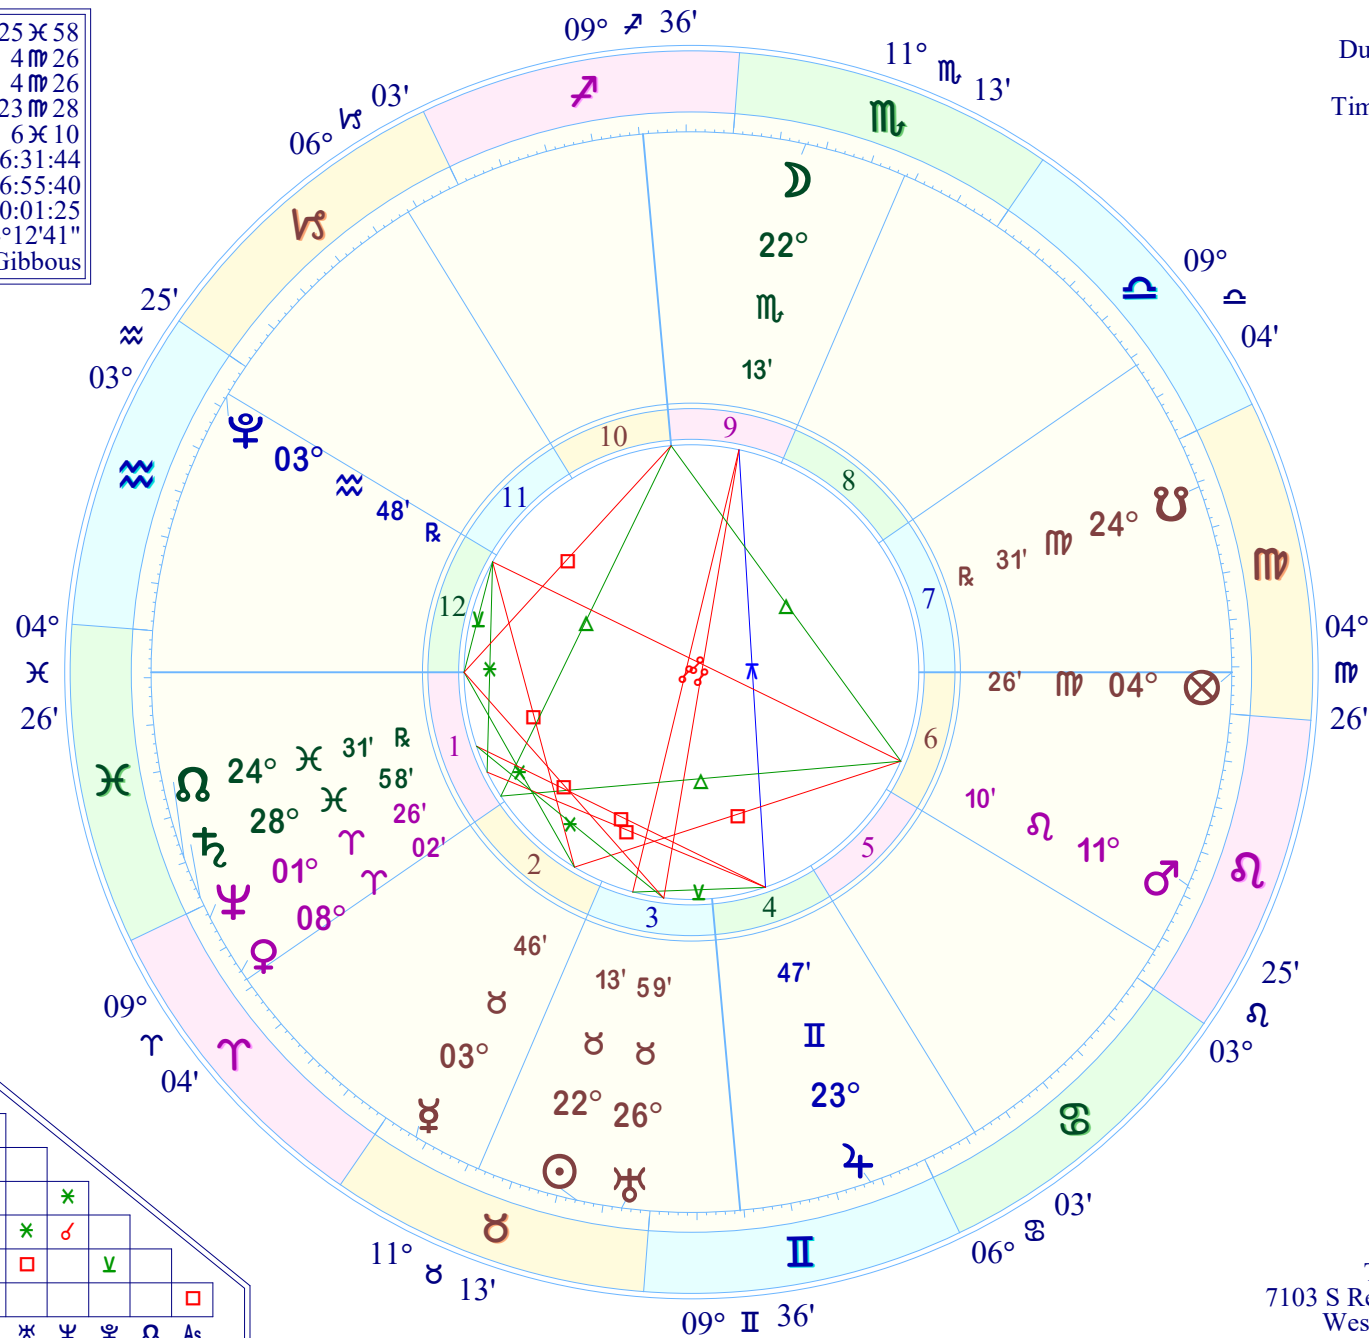

Full Moon (astrological)

Full Moon May 13 2025
 May 13, 2025
 12:55:40 AM
 Standard Time
 Dumaguete, Philippines
 9 N 18 123 E 18
 Time Zone: 8 hours East
 Tropical Placidus

True Moon's Node	25 ♋ 58
Part of Fortune	4 ♍ 26
Part of Spirit	4 ♍ 26
Vertex	23 ♍ 28
Equatorial Asc.	6 ♋ 10
Sidereal Time	16:31:44
G.M.T.	16:55:40
Delta t (ET-UT)	0:01:25
Lahiri Ayan.	24°12'41"
Moon's Phase	Gibbous

Speed	Decl.
☉ 0 58	18N19
☽ 11 55	22 S 24
☿ 1 45	10N43
♁ 0 46	2N41
♂ 0 29	19N08
♆ 0 13	23N05
♄ 0 05	2 S 17
♃ 0 03	19N17
♂ 0 02	0 S 37
♁ -0 00	22 S 47

Speed	Decl.
♂ 0 20	8 S 48
♁ 0 09	14N00
♄ -0 13	2 S 47
♃ -0 14	2N11
♁ 0 03	10N16