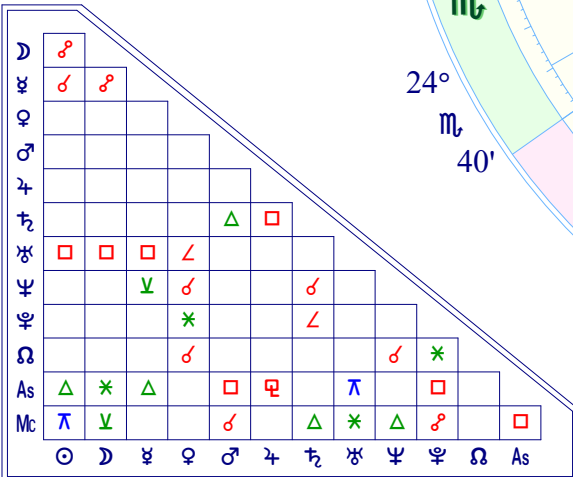

Full Moon (astrological)

Full Moon Feb 12 2025  
 February 12, 2025  
 9:53:08 PM  
 Standard Time  
 Dumaguete, Philippines  
 9 N 18 123 E 18  
 Time Zone: 8 hours East  
 Tropical Placidus

True Moon's Node	27 ♋ 40
Part of Fortune	24 ♎ 41
Part of Spirit	24 ♎ 41
Vertex	15 ♋ 27
Equatorial Asc.	26 ♈ 22
Sidereal Time	7:37:48
G.M.T.	13:53:08
Delta t (ET-UT)	0:01:25
Lahiri Ayan.	24°12'30"
Moon's Phase	Gibbous

Speed	Decl.
☉ 1 01	13 S 29
☽ 12 40	16 N 12
☿ 1 49	14 S 30
♁ 0 34	5 N 38
♂ -0 09	26 N 14
♆ 0 02	21 N 42
♄ 0 07	6 S 13
♃ 0 01	18 N 23
♂ 0 02	1 S 50
♁ 0 02	22 S 52

Speed	Decl.
♂ 0 24	19 S 50
♁ 0 22	4 N 41
♂ 0 10	9 S 45
♁ 0 15	0 N 18
♁ 0 02	8 N 34