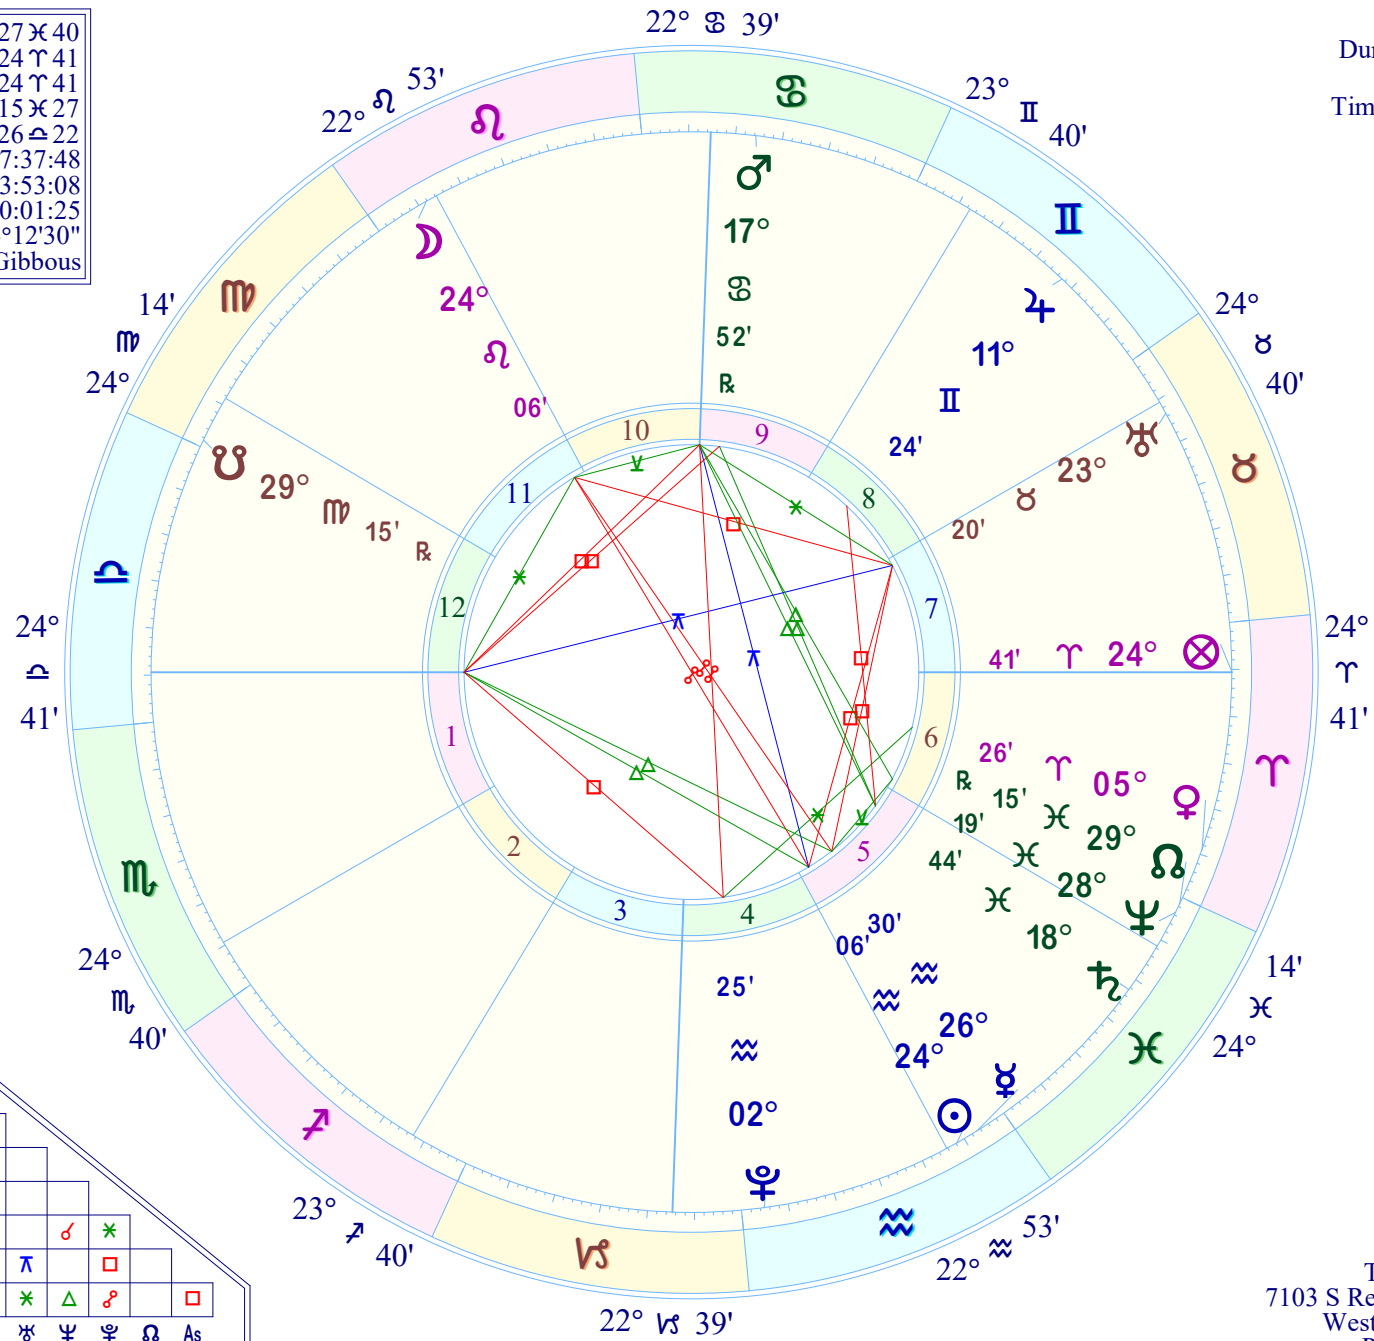

Full Moon (astrological)

Full Moon Feb 12 2025  
 February 12, 2025  
 9:53:08 PM  
 Standard Time  
 Dumaguete, Philippines  
 9 N 18 123 E 18  
 Time Zone: 8 hours East  
 Tropical Placidus

True Moon's Node	27 ♋ 40
Part of Fortune	24 ♎ 41
Part of Spirit	24 ♎ 41
Vertex	15 ♋ 27
Equatorial Asc.	26 ♈ 22
Sidereal Time	7:37:48
G.M.T.	13:53:08
Delta t (ET-UT)	0:01:25
Lahiri Ayan.	24°12'30"
Moon's Phase	Gibbous

Speed	Decl.
☉ 1 01	13 S 29
☽ 12 40	16 N 12
☿ 1 49	14 S 30
♁ 0 34	5 N 38
♂ -0 09	26 N 14
♆ 0 02	21 N 42
♄ 0 07	6 S 13
♃ 0 01	18 N 23
♂ 0 02	1 S 50
♁ 0 02	22 S 52

Speed	Decl.
♂ 0 24	19 S 50
♁ 0 22	4 N 41
♂ 0 10	9 S 45
♁ 0 15	0 N 18
♁ 0 02	8 N 34