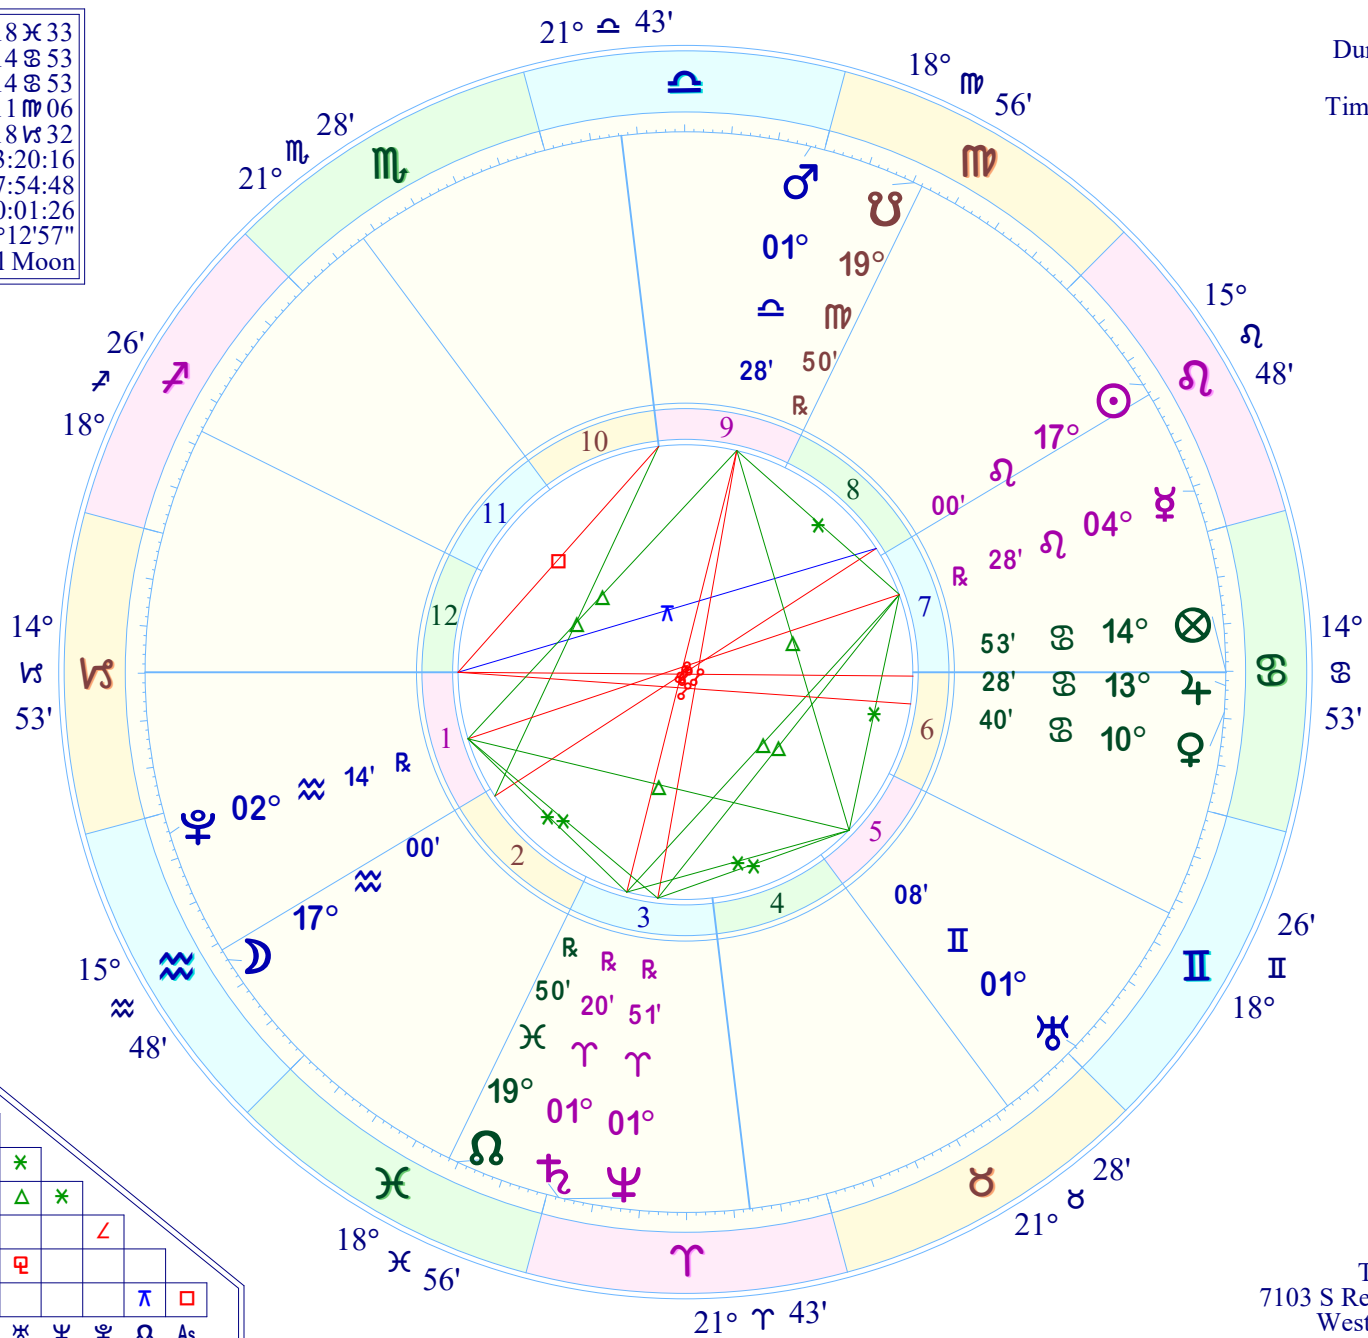

Full Moon (astrological)

Full Moon Aug 9 2025
August 9, 2025
3:54:48 PM
Standard Time
Dumaguete, Philippines
9 N 18 123 E 18
Time Zone: 8 hours East
Tropical Placidus

True Moon's Node	18 ♋ 33
Part of Fortune	14 ♁ 53
Part of Spirit	14 ♁ 53
Vertex	11 ♎ 06
Equatorial Asc.	18 ♈ 32
Sidereal Time	13:20:16
G.M.T.	7:54:48
Delta t (ET-UT)	0:01:26
Lahiri Ayan.	24°12'57"
Moon's Phase	Full Moon

Speed	Decl.
☉ 0 58	15N44
☽ 13 30	18S20
☿ -0 13	15N36
♈ 1 10	21N56
♈ 0 37	0S07
♈ 0 12	22N41
♈ -0 03	1S41
♈ -0 01	20N11
♈ -0 01	0S30
♈ -0 01	23S20

Speed	Decl.
♈ 0 01	5S45
♈ -0 16	14N30
♈ 0 08	4S25
♈ 0 20	4N02
♈ -0 01	11N05

Fir	4	2	0
Ear	0	0	1
Air	4	1	0
Wat	2	2	0
Car	5	2	1
Fix	4	3	0
Mut	1	0	0
	P	A	A
	L	S	S
	A	T	C
	N	E	E
	R	N	N
	T	D	D

☉	||	♈
☽	||	♋
♁	||	♁
♂	||	♈
♀	||	♈
♃	||	♈
♄	||	♈
♅	||	♈

Long.
♈ 16 7 47
♉ 15 22 14R
♊ 18 11 20
♋ 15 11 58
♌ 27 11 07R

The Astrology Studio
7103 S Redwood Rd Unit 356
West Jordan, Utah 84084
Phone: 970-412-1729