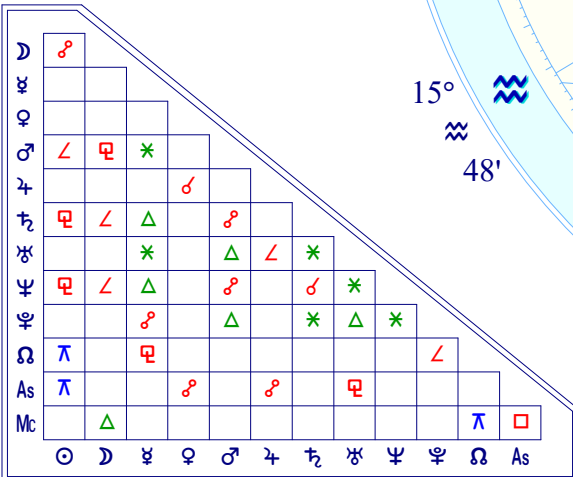

Full Moon (astrological)

Full Moon Aug 9 2025
August 9, 2025
3:54:48 PM
Standard Time
Dumaguete, Philippines
9 N 18 123 E 18
Time Zone: 8 hours East
Tropical Placidus

True Moon's Node	18 ♋ 33
Part of Fortune	14 ♁ 53
Part of Spirit	14 ♁ 53
Vertex	11 ♎ 06
Equatorial Asc.	18 ♈ 32
Sidereal Time	13:20:16
G.M.T.	7:54:48
Delta t (ET-UT)	0:01:26
Lahiri Ayan.	24°12'57"
Moon's Phase	Full Moon

Speed	Decl.
☉ 0 58	15N44
☽ 13 30	18S20
☿ -0 13	15N36
♈ 1 10	21N56
♈ 0 37	0S07
♈ 0 12	22N41
♈ -0 03	1S41
♈ -0 01	20N11
♈ -0 01	0S30
♈ -0 01	23S20

Speed	Decl.
♈ 0 01	5S45
♈ -0 16	14N30
♈ 0 08	4S25
♈ 0 20	4N02
♈ -0 01	11N05

Fir	4	2	0
Ear	0	0	1
Air	4	1	0
Wat	2	2	0
Car	5	2	1
Fix	4	3	0
Mut	1	0	0
	P	A	A
	L	S	S
	A	T	C
	N	E	E
	R	N	N
	T	D	D

☉	||	♈
☽	||	♋
♁	||	♁
♂	||	♈
♀	||	♈
♃	||	♈
♄	||	♈
♅	||	♈

Long.
♈ 16 7 47
♉ 15 22 14R
♊ 18 11 20
♋ 15 11 58
♌ 27 11 07R

The Astrology Studio
7103 S Redwood Rd Unit 356
West Jordan, Utah 84084
Phone: 970-412-1729