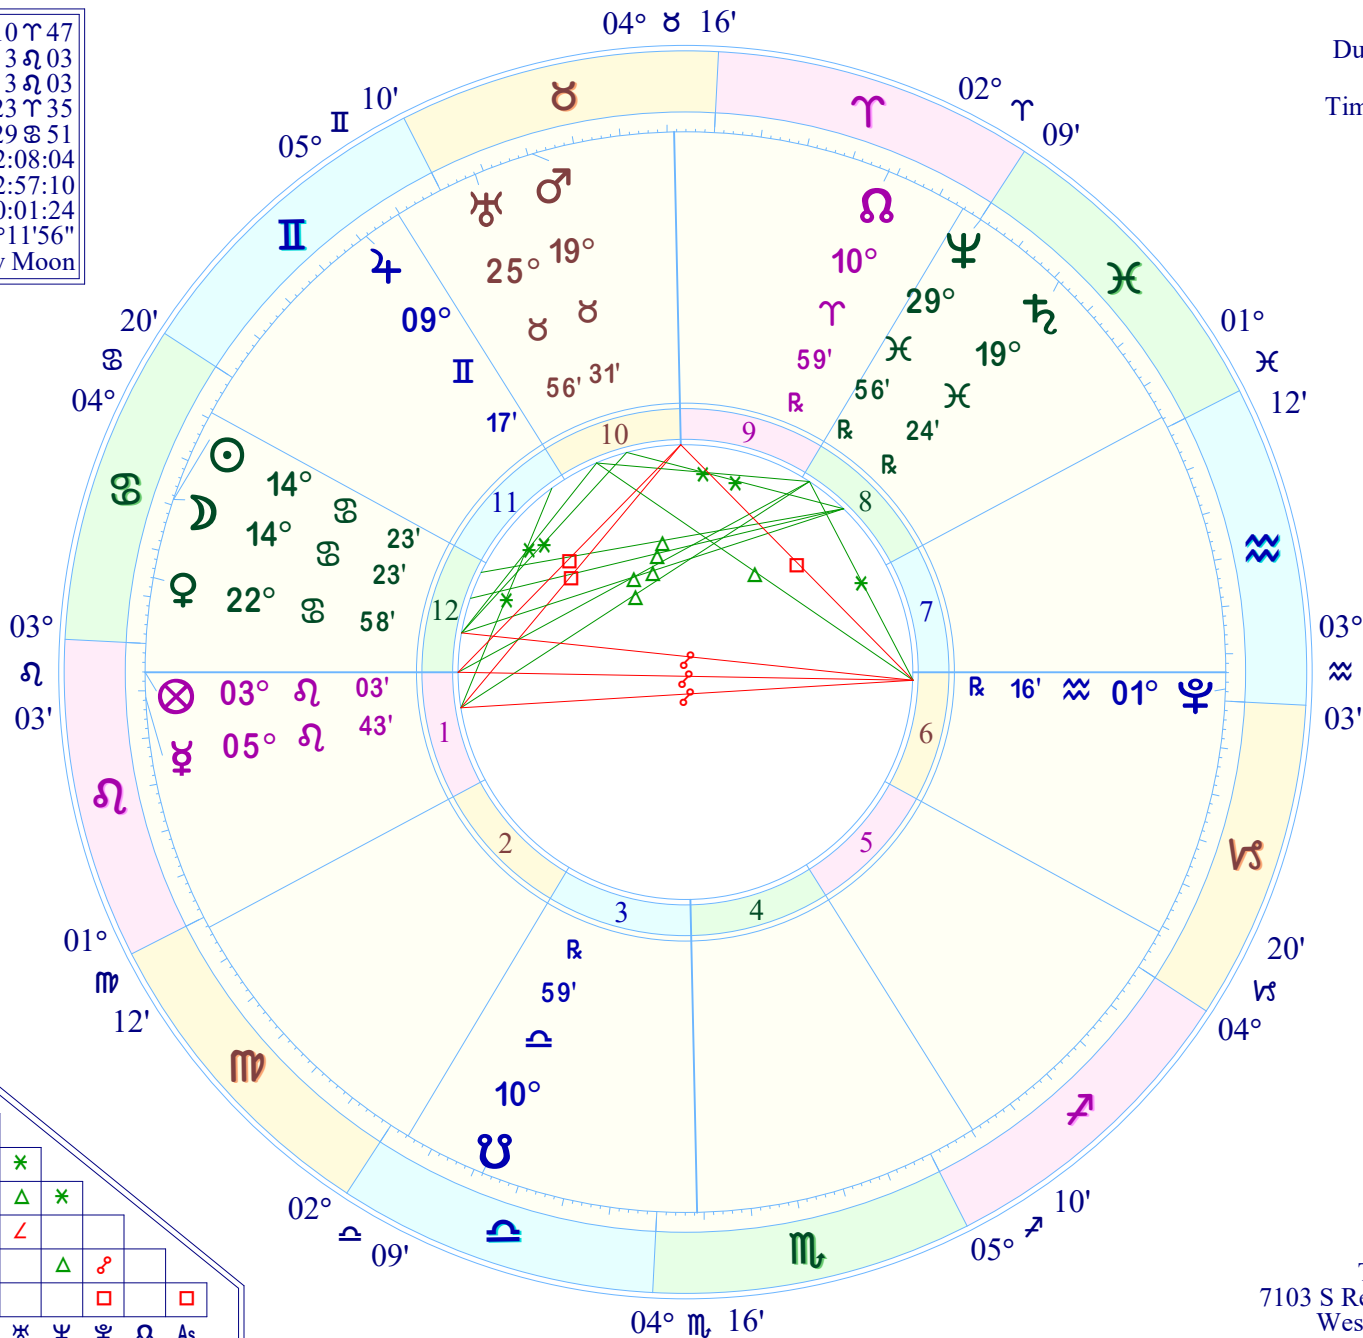

New Moon (astrological)

New Moon Jul 6 2024
 July 6, 2024
 6:57:10 AM
 Standard Time
 Dumaguete, Philippines
 9 N 18 123 E 18
 Time Zone: 8 hours East
 Tropical Placidus

True Moon's Node	10 ♀ 47
Part of Fortune	3 ♈ 03
Part of Spirit	3 ♈ 03
Vertex	23 ♀ 35
Equatorial Asc.	29 ♁ 51
Sidereal Time	2:08:04
G.M.T.	22:57:10
Delta t (ET-UT)	0:01:24
Lahiri Ayan.	24°11'56"
Moon's Phase	New Moon

Speed	Decl.
☉ 0 57	22N40
☽ 13 06	27N38
☿ 1 36	20N19
♈ 1 14	22N32
♁ 0 43	16N45
♂ 0 13	21N09
♊ -0 01	6 S 02
♉ -0 03	18N59
♈ -0 00	1 S 12
♇ -0 01	22 S 59

Speed	Decl.
♆ -0 13	29 S 16
♅ -0 02	24N20
♄ 0 17	7N31
♃ 0 27	4 S 21
♂ 0 01	10N07