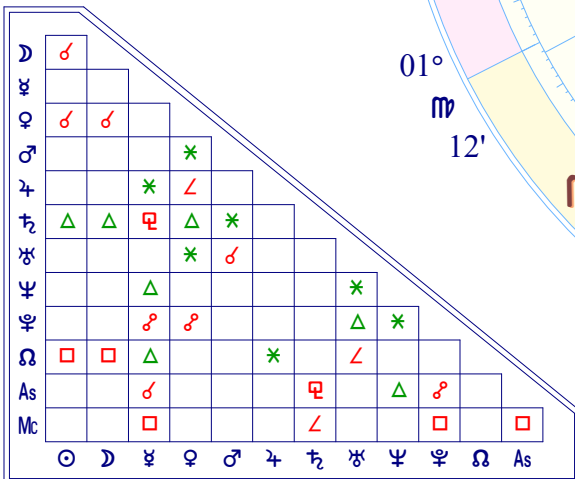

New Moon (astrological)

New Moon Jul 6 2024
July 6, 2024
6:57:10 AM
Standard Time
Dumaguete, Philippines
9 N 18 123 E 18
Time Zone: 8 hours East
Tropical Placidus

True Moon's Node	10 ♀ 47
Part of Fortune	3 ♈ 03
Part of Spirit	3 ♈ 03
Vertex	23 ♀ 35
Equatorial Asc.	29 ♁ 51
Sidereal Time	2:08:04
G.M.T.	22:57:10
Delta t (ET-UT)	0:01:24
Lahiri Ayan.	24°11'56"
Moon's Phase	New Moon

Speed	Decl.
☉ 0 57	22N40
☽ 13 06	27N38
☿ 1 36	20N19
♈ 1 14	22N32
♁ 0 43	16N45
♂ 0 13	21N09
♊ -0 01	6 S 02
♉ -0 03	18N59
♈ -0 00	1 S 12
♇ -0 01	22 S 59

Speed	Decl.
♆ -0 13	29 S 16
♅ -0 02	24N20
♄ 0 17	7N31
♃ 0 27	4 S 21
♂ 0 01	10N07

Fir	1	2	1
Ear	2	2	0
Air	2	0	0
Wat	5	1	0
Car	3	2	0
Fix	4	2	1
Mut	3	1	0
	P	A	A
	L	S	S
	A	T	C
	N	E	E
	R	N	N
	T	D	D

☉	||	♀
☽	||	♁
♁	||	♂
♂	||	As
♀	||	♁
♁	||	As

Long.	
♁	14 ♁ 27R
♂	19 ♁ 50R
♂	19 ♁ 10
♁	7 ♁ 02
♁	23 ♁ 21

The Astrology Studio
7103 S Redwood Rd Unit 356
West Jordan, Utah 84084
Phone: 970-412-1729