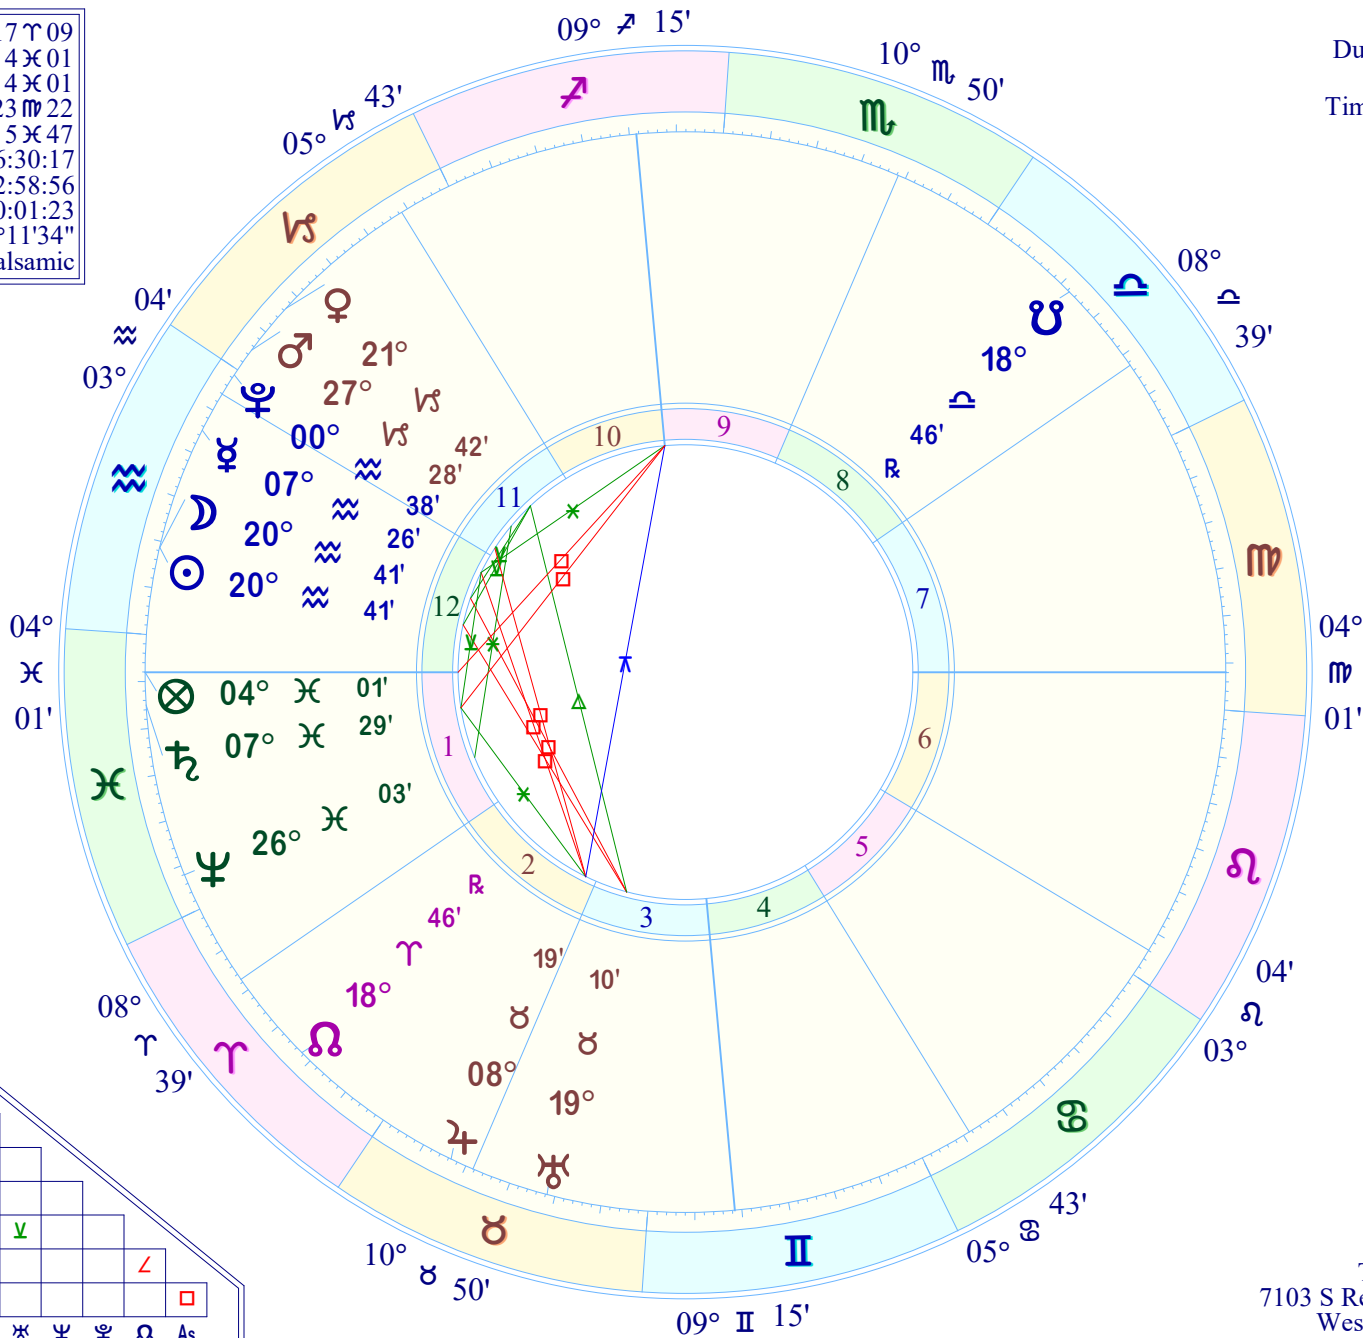

New Moon (astrological)

New Moon Feb 10 2024
 February 10, 2024
 6:58:56 AM
 Standard Time
 Dumaguete, Philippines
 9 N 18 123 E 18
 Time Zone: 8 hours East
 Tropical Placidus

True Moon's Node	17 ♃ 09
Part of Fortune	4 ♋ 01
Part of Spirit	4 ♋ 01
Vertex	23 ♍ 22
Equatorial Asc.	5 ♋ 47
Sidereal Time	16:30:17
G.M.T.	22:58:56
Delta t (ET-UT)	0:01:23
Lahiri Ayan.	24°11'34"
Moon's Phase	Balsamic

	Speed	Decl.
☉	1 01	14 S 36
☽	15 10	18 S 37
☿	1 36	20 S 09
♈	1 14	21 S 30
♉	0 46	21 S 34
♊	0 08	13 N 20
♋	0 07	10 S 15
♌	0 01	17 N 14
♍	0 02	2 S 42
♎	0 02	22 S 46

	Speed	Decl.
♏	0 22	22 S 36
♐	0 17	5 N 23
♑	-0 12	0 N 38
♒	0 01	7 S 21
♓	0 02	7 N 36