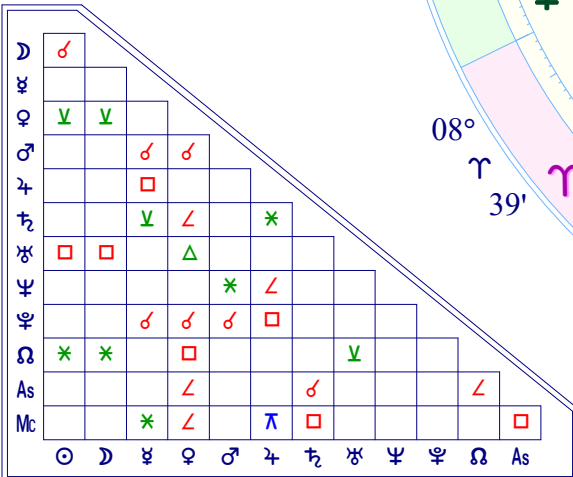

New Moon (astrological)

New Moon Feb 10 2024
 February 10, 2024
 6:58:56 AM
 Standard Time
 Dumaguete, Philippines
 9 N 18 123 E 18
 Time Zone: 8 hours East
 Tropical Placidus

True Moon's Node	17 ♃ 09
Part of Fortune	4 ♋ 01
Part of Spirit	4 ♋ 01
Vertex	23 ♍ 22
Equatorial Asc.	5 ♋ 47
Sidereal Time	16:30:17
G.M.T.	22:58:56
Delta t (ET-UT)	0:01:23
Lahiri Ayan.	24°11'34"
Moon's Phase	Balsamic

	Speed	Decl.
☉	1 01	14 S 36
☽	15 10	18 S 37
☿	1 36	20 S 09
♈	1 14	21 S 30
♉	0 46	21 S 34
♊	0 08	13 N 20
♋	0 07	10 S 15
♌	0 01	17 N 14
♍	0 02	2 S 42
♎	0 02	22 S 46

	Speed	Decl.
♏	0 22	22 S 36
♐	0 17	5 N 23
♑	-0 12	0 N 38
♒	0 01	7 S 21
♓	0 02	7 N 36