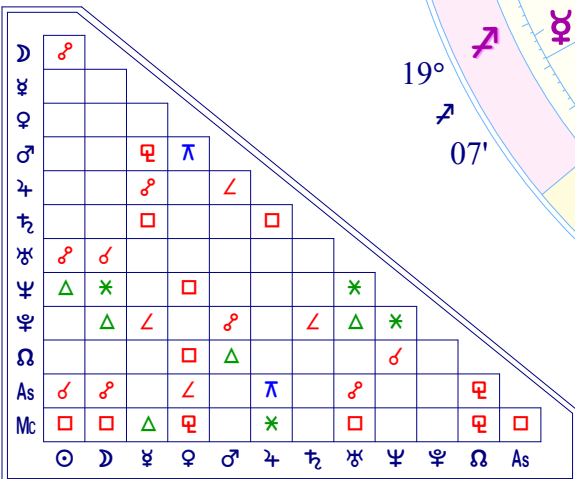

Full Moon (astrological)

Full Moon Nov 16 2024
 November 16, 2024
 5:28:15 AM
 Standard Time
 Dumaguete, Philippines
 9 N 18 123 E 18
 Time Zone: 8 hours East
 Tropical Placidus

True Moon's Node	5 ♃ 39
Part of Fortune	20 ♃ 15
Part of Spirit	20 ♃ 15
Vertex	7 ♃ 16
Equatorial Asc.	23 ♍ 13
Sidereal Time	9:23:16
G.M.T.	21:28:15
Delta t (ET-UT)	0:01:25
Lahiri Ayan.	24°12'14"
Moon's Phase	Gibbous

Speed	Decl.
☉ 1 00	18 S 46
☽ 14 54	22 N 29
☿ 1 02	25 S 22
♈ 1 11	25 S 37
♉ 0 15	21 N 15
♊ -0 07	22 N 17
♋ 0 00	8 S 44
♌ -0 02	18 N 50
♍ -0 01	2 S 17
♎ 0 01	23 S 21

Speed	Decl.
♏ 0 19	28 S 30
♐ 0 23	4 N 25
♑ 0 21	7 S 01
♒ 0 28	1 S 34
♓ -0 02	8 N 43