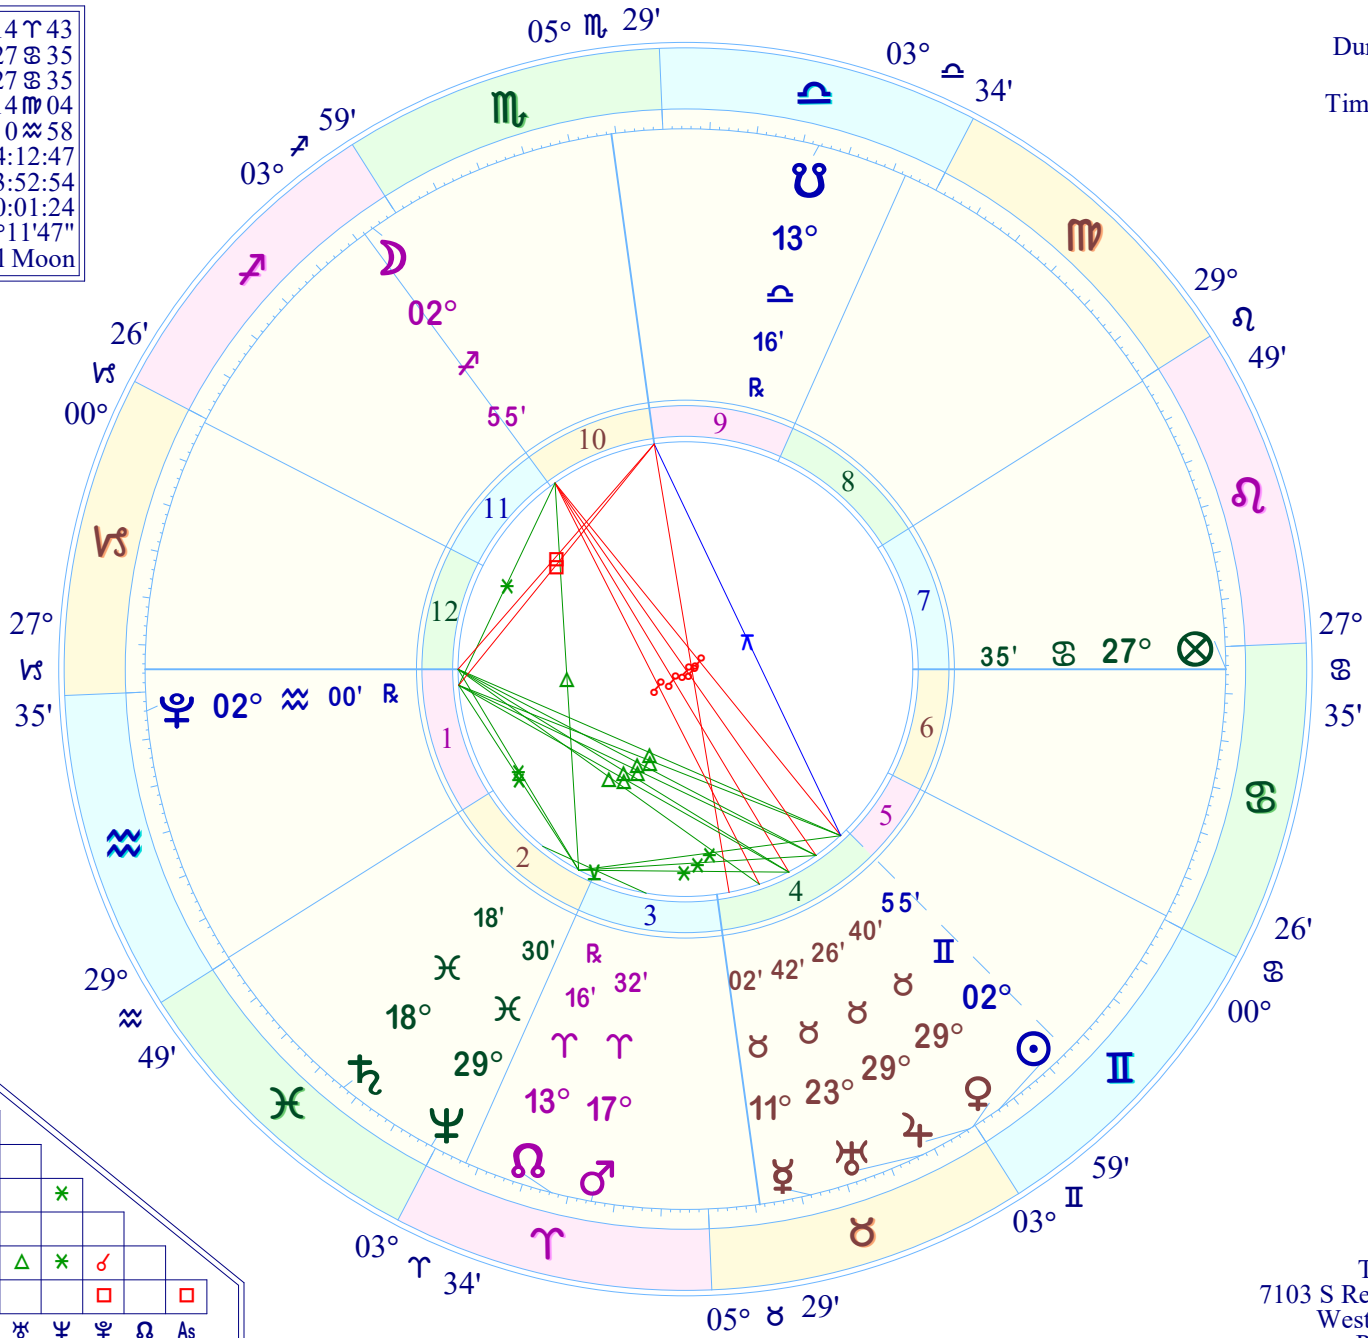

Full Moon (astrological)

Full Moon May 23 2024  
 May 23, 2024  
 9:52:54 PM  
 Standard Time  
 Dumaguete, Philippines  
 9 N 18 123 E 18  
 Time Zone: 8 hours East  
 Tropical Placidus

True Moon's Node	14 ♀ 43
Part of Fortune	27 ♂ 35
Part of Spirit	27 ♂ 35
Vertex	14 ♀ 04
Equatorial Asc.	0 ≈ 58
Sidereal Time	14:12:47
G.M.T.	13:52:54
Delta t (ET-UT)	0:01:24
Lahiri Ayan.	24°11'47"
Moon's Phase	Full Moon

Speed	Decl.
☉	0 58 20N44
☽	12 49 24S30
♂	1 34 12N40
♀	1 14 19N34
♁	0 45 5N46
♂	0 14 19N19
♆	0 04 6S18
♅	0 03 18N26
♄	0 01 1S20
♃	-0 01 22S44

Speed	Decl.
♂	-0 03 25S36
♆	-0 18 26N20
♅	0 10 10N23
♄	0 24 5S14
♃	0 03 9N35