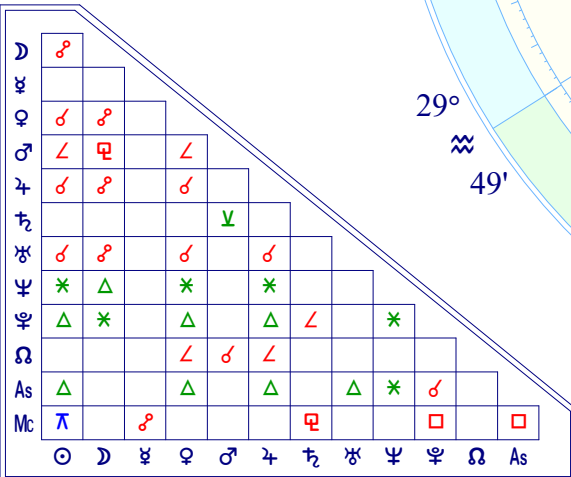

Full Moon (astrological)

Full Moon May 23 2024  
 May 23, 2024  
 9:52:54 PM  
 Standard Time  
 Dumaguete, Philippines  
 9 N 18 123 E 18  
 Time Zone: 8 hours East  
 Tropical Placidus

True Moon's Node	14 ♀ 43
Part of Fortune	27 ♂ 35
Part of Spirit	27 ♂ 35
Vertex	14 ♀ 04
Equatorial Asc.	0 ≈ 58
Sidereal Time	14:12:47
G.M.T.	13:52:54
Delta t (ET-UT)	0:01:24
Lahiri Ayan.	24°11'47"
Moon's Phase	Full Moon

Speed	Decl.
☉	0 58 20N44
☽	12 49 24S30
♂	1 34 12N40
♀	1 14 19N34
♁	0 45 5N46
♂	0 14 19N19
♆	0 04 6S18
♅	0 03 18N26
♄	0 01 1S20
♃	-0 01 22S44

Speed	Decl.
♂	-0 03 25S36
♆	-0 18 26N20
♅	0 10 10N23
♄	0 24 5S14
♃	0 03 9N35