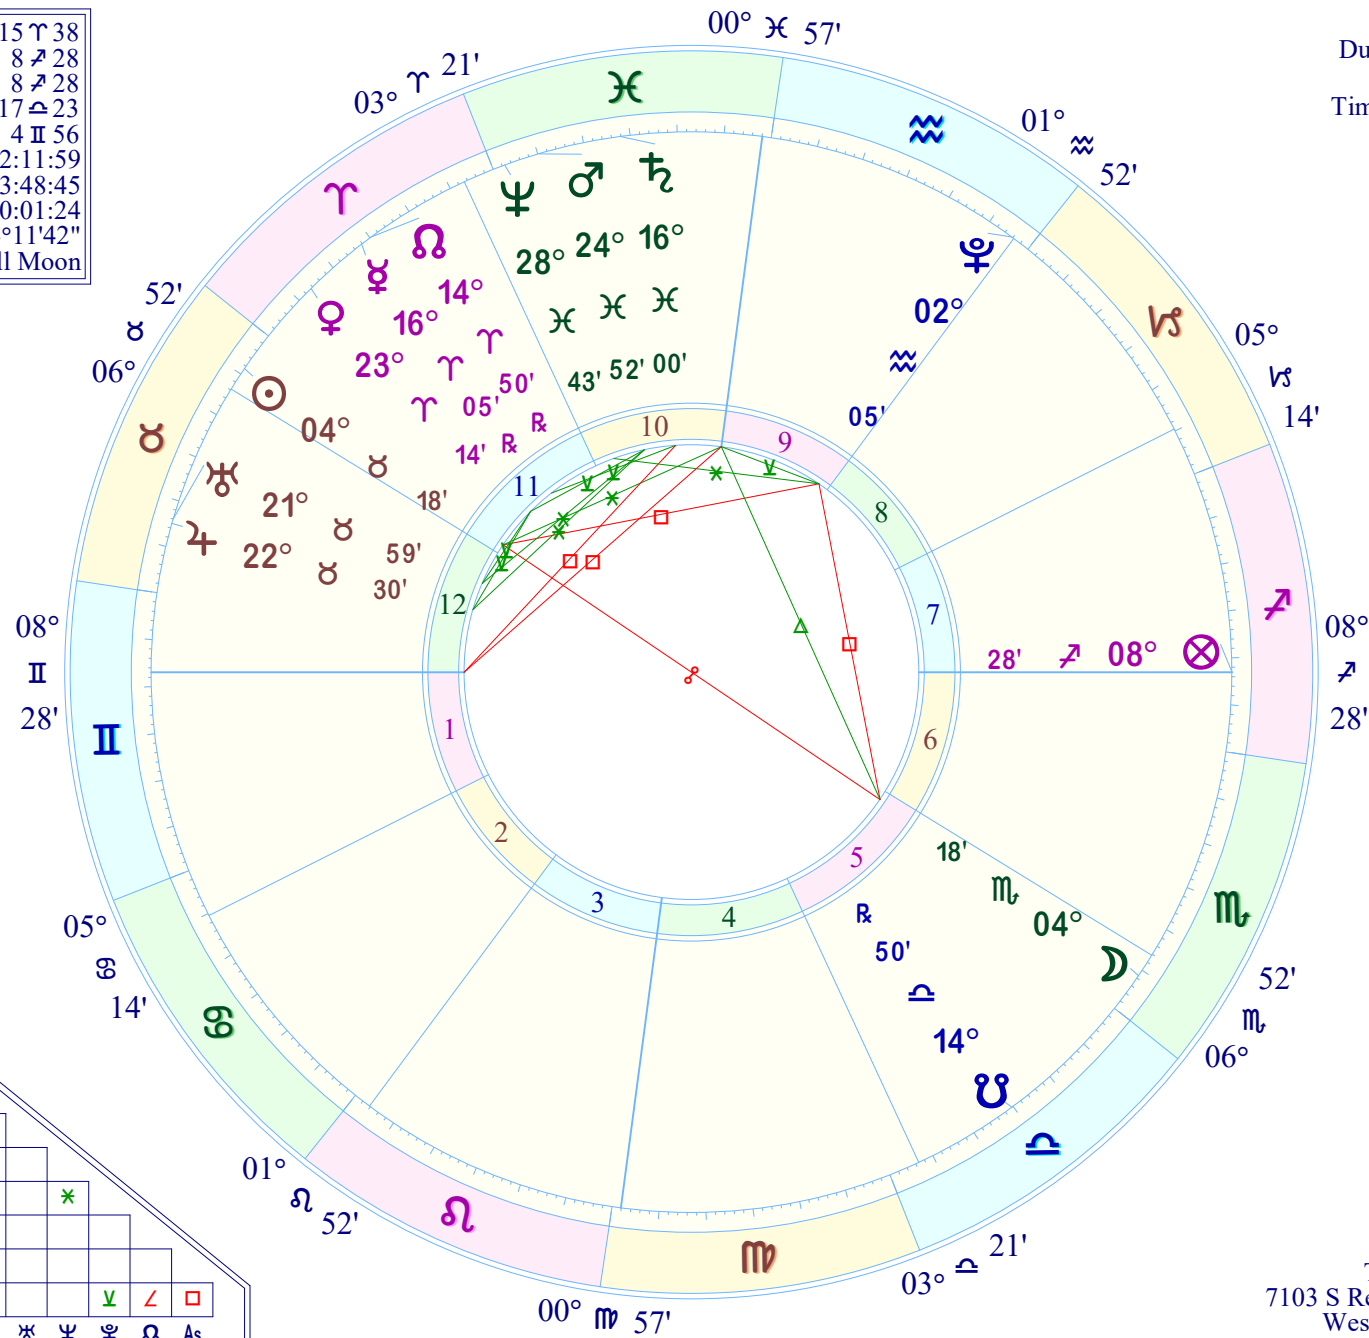

Full Moon (astrological)

Full Moon Apr 24 2024
 April 24, 2024
 7:48:45 AM
 Standard Time
 Dumaguete, Philippines
 9 N 18 123 E 18
 Time Zone: 8 hours East
 Tropical Placidus

True Moon's Node	15 ♄ 38
Part of Fortune	8 ♌ 28
Part of Spirit	8 ♌ 28
Vertex	17 ♎ 23
Equatorial Asc.	4 ♋ 56
Sidereal Time	22:11:59
G.M.T.	23:48:45
Delta t (ET-UT)	0:01:24
Lahiri Ayan.	24°11'42"
Moon's Phase	Full Moon

Speed	Decl.
☉ 0 58	12N57
☽ 12 11	14S32
☿ -0 08	5N26
♈ 1 14	7N46
♁ 0 46	3S12
♊ 0 14	17N39
♈ 0 06	7S07
♁ 0 03	18N00
♊ 0 02	1S38
♈ 0 00	22S37

Speed	Decl.
♋ 0 07	23S59
♌ -0 12	21N58
♍ 0 01	10N16
♎ 0 21	5S51
♏ 0 03	9N00