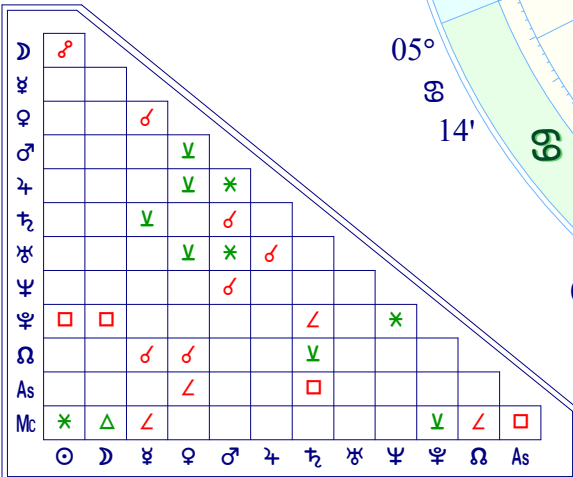

Full Moon (astrological)

Full Moon Apr 24 2024
 April 24, 2024
 7:48:45 AM
 Standard Time
 Dumaguete, Philippines
 9 N 18 123 E 18
 Time Zone: 8 hours East
 Tropical Placidus

True Moon's Node	15 ♄ 38
Part of Fortune	8 ♌ 28
Part of Spirit	8 ♌ 28
Vertex	17 ♎ 23
Equatorial Asc.	4 ♋ 56
Sidereal Time	22:11:59
G.M.T.	23:48:45
Delta t (ET-UT)	0:01:24
Lahiri Ayan.	24°11'42"
Moon's Phase	Full Moon

Speed	Decl.
☉ 0 58	12N57
☽ 12 11	14S32
☿ -0 08	5N26
♈ 1 14	7N46
♁ 0 46	3S12
♊ 0 14	17N39
♈ 0 06	7S07
♁ 0 03	18N00
♊ 0 02	1S38
♈ 0 00	22S37

Speed	Decl.
♋ 0 07	23S59
♌ -0 12	21N58
♍ 0 01	10N16
♎ 0 21	5S51
♏ 0 03	9N00