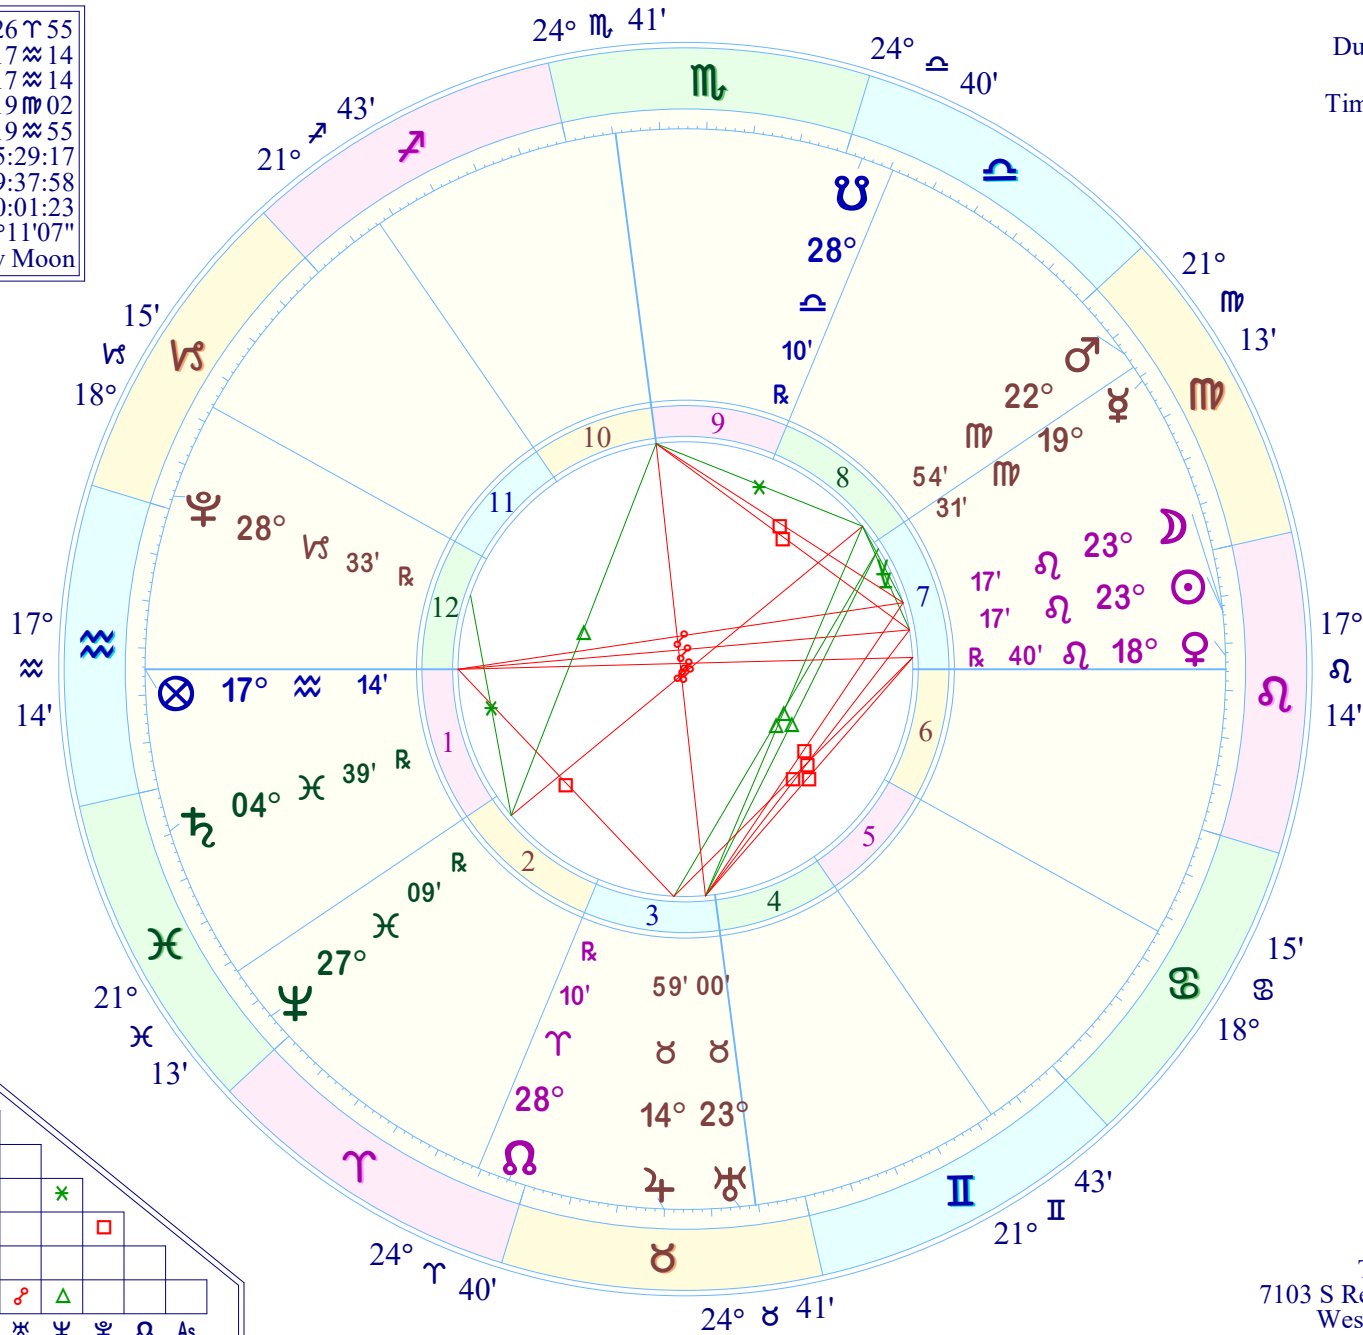

New Moon (astrological)

New Moon Aug 16 2023
 August 16, 2023
 5:37:58 PM
 Standard Time
 Dumaguete, Philippines
 9 N 18 123 E 18
 Time Zone: 8 hours East
 Tropical Placidus

True Moon's Node	26 ♃ 55
Part of Fortune	17 ♎ 14
Part of Spirit	17 ♎ 14
Vertex	19 ♍ 02
Equatorial Asc.	19 ♎ 55
Sidereal Time	15:29:17
G.M.T.	9:37:58
Delta t (ET-UT)	0:01:23
Lahiri Ayan.	24°11'07"
Moon's Phase	New Moon

Speed	Decl.
☉ 0 58	13N45
☽ 11 51	18N01
☿ 0 36	1N32
♁ -0 36	7N40
♂ 0 38	3N32
♆ 0 04	15N07
♄ -0 04	11S27
♃ 0 01	18N13
♂ -0 01	2S18
♁ -0 01	23S06

Speed	Decl.
☽ 0 23	1S13
♁ 0 28	6N57
♂ 0 31	12N14
♃ 0 21	10S49
♁ -0 01	9N09