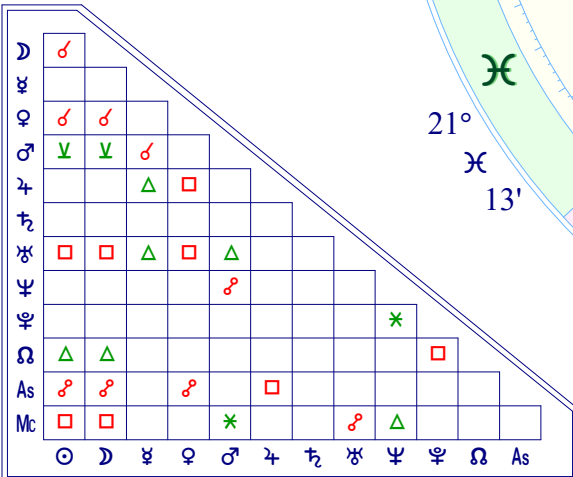

New Moon (astrological)

New Moon Aug 16 2023
 August 16, 2023
 5:37:58 PM
 Standard Time
 Dumaguete, Philippines
 9 N 18 123 E 18
 Time Zone: 8 hours East
 Tropical Placidus

True Moon's Node	26 ♃ 55
Part of Fortune	17 ♎ 14
Part of Spirit	17 ♎ 14
Vertex	19 ♍ 02
Equatorial Asc.	19 ♎ 55
Sidereal Time	15:29:17
G.M.T.	9:37:58
Delta t (ET-UT)	0:01:23
Lahiri Ayan.	24°11'07"
Moon's Phase	New Moon

Speed	Decl.
☉ 0 58	13N45
☽ 11 51	18N01
☿ 0 36	1N32
♁ -0 36	7N40
♂ 0 38	3N32
♆ 0 04	15N07
♄ -0 04	11S27
♃ 0 01	18N13
♂ -0 01	2S18
♁ -0 01	23S06

Speed	Decl.
☽ 0 23	1S13
♁ 0 28	6N57
♂ 0 31	12N14
♃ 0 21	10S49
♁ -0 01	9N09