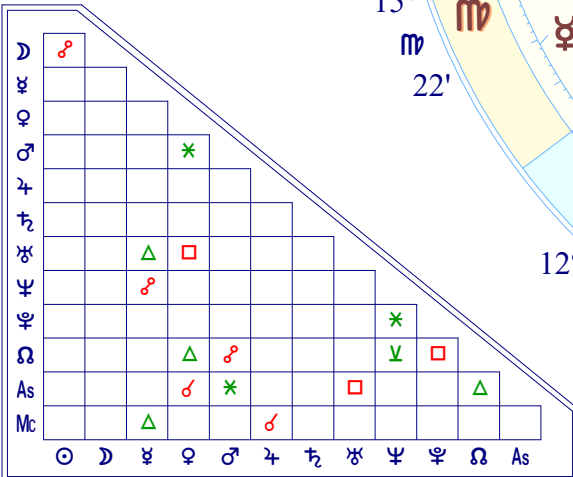

Full Moon (astrological)

Full Moon Sep 29 2023
September 29, 2023
3:57:19 AM
Daylight Saving Time
Wendover, Nevada
40 N 44 114 W 02
Time Zone: 7 hours West
Tropical Placidus

True Moon's Node	24 ♃ 54
Part of Fortune	23 ♎ 06
Part of Spirit	23 ♎ 06
Vertex	12 ♃ 51
Equatorial Asc.	10 ♈ 45
Sidereal Time	2:52:49
G.M.T.	9:57:19
Delta t (ET-UT)	0:01:23
Lahiri Ayan.	24°11'12"
Moon's Phase	Gibbous

Speed	Decl.
☉ 0 59	2 S 23
☽ 14 52	0 N 49
☿ 1 35	5 N 22
♁ 0 43	11 N 00
♂ 0 40	8 S 01
♃ 0 05	14 N 52
♄ 0 03	12 S 35
♅ 0 01	18 N 08
♆ 0 02	2 S 46
♇ 0 00	23 S 15

Speed	Decl.
☿ 0 25	9 S 07
♁ 0 27	3 N 34
♂ 0 27	7 N 05
♃ 0 12	9 S 59
♄ 0 03	8 N 34

Fir	2	2	1
Ear	4	0	0
Air	2	1	0
Wat	2	2	0
Car	4	3	0
Fix	3	2	1
Mut	3	0	0
	P	A	A
	L	S	S
	A	T	C
	N	E	E
	R	N	N
	T	D	D

☉ II ♃

Long.
♁ 5 M, 45
♂ 7 A, 12
♃ 22 S, 02
♄ 3 S, 40
♅ 18 T, 13R

The Astrology Studio
7103 S Redwood Rd Unit 356
West Jordan, Utah 84084
Phone: 970-412-1729