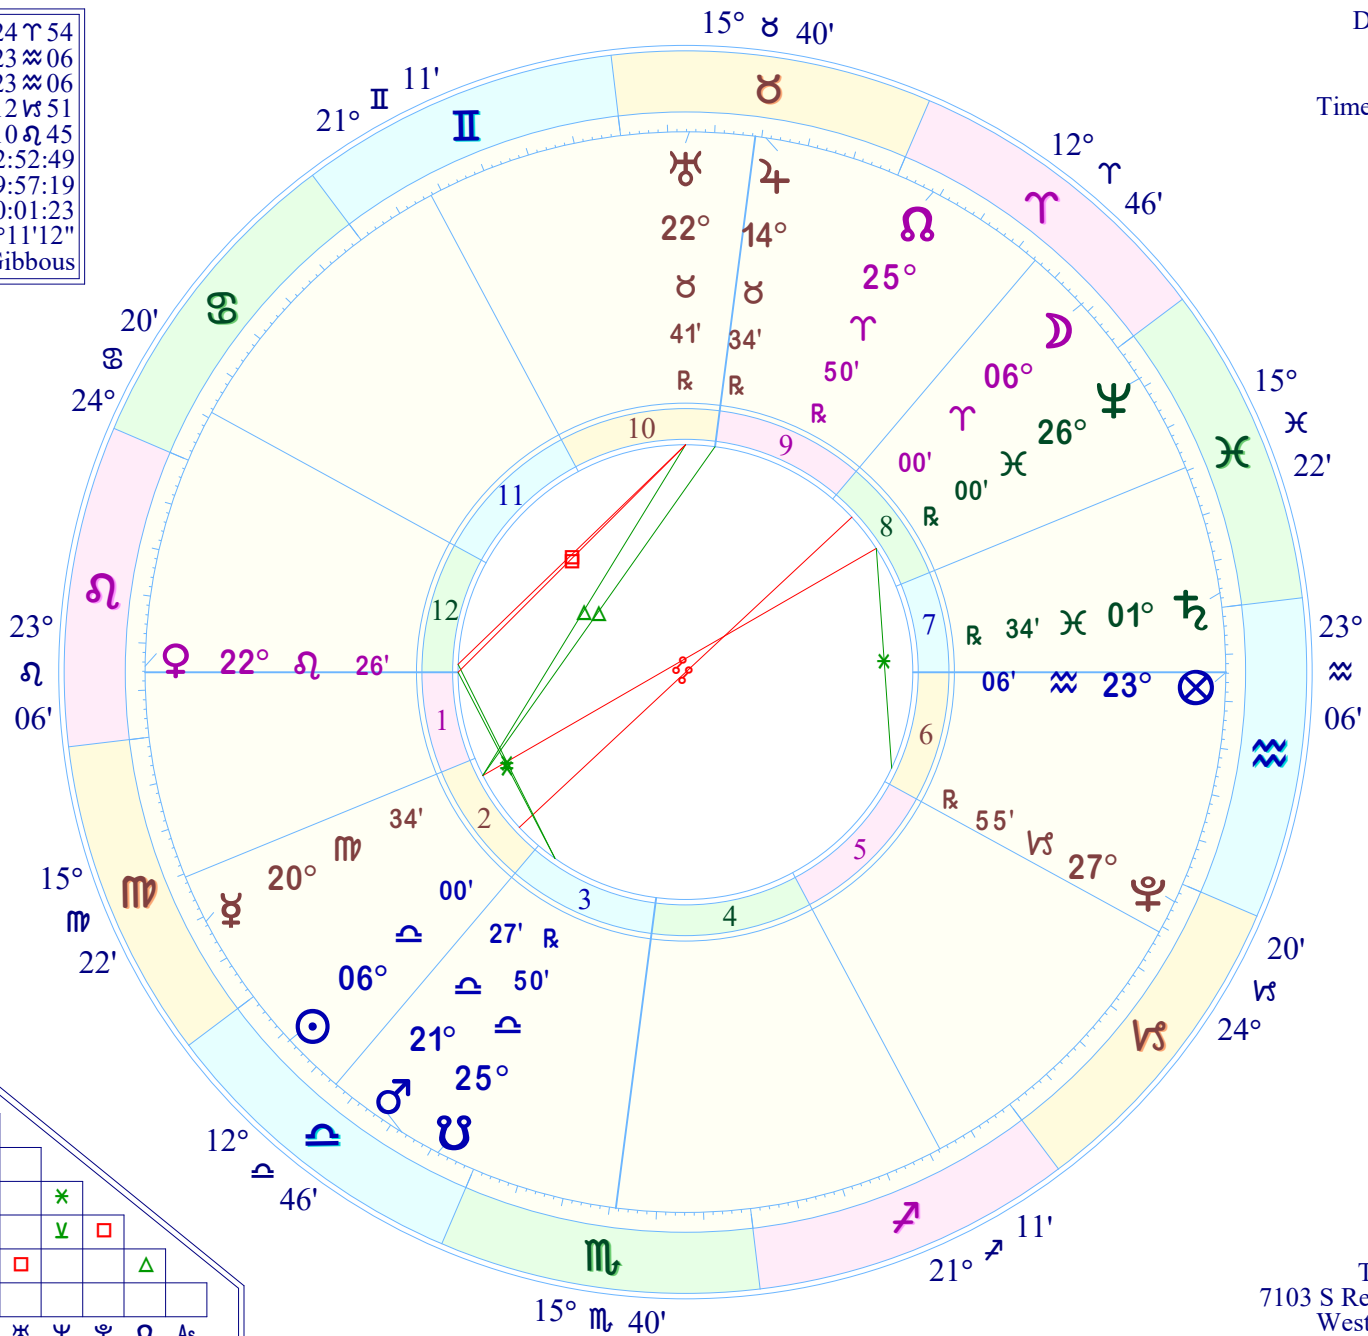

Full Moon (astrological)

Full Moon Sep 29 2023
 September 29, 2023
 3:57:19 AM
 Daylight Saving Time
 Wendover, Nevada
 40 N 44 114 W 02
 Time Zone: 7 hours West
 Tropical Placidus

True Moon's Node	24 ♃ 54
Part of Fortune	23 ♎ 06
Part of Spirit	23 ♎ 06
Vertex	12 ♃ 51
Equatorial Asc.	10 ♈ 45
Sidereal Time	2:52:49
G.M.T.	9:57:19
Delta t (ET-UT)	0:01:23
Lahiri Ayan.	24°11'12"
Moon's Phase	Gibbous

Speed	Decl.
☉ 0 59	2 S 23
☽ 14 52	0 N 49
☿ 1 35	5 N 22
♁ 0 43	11 N 00
♂ 0 40	8 S 01
♃ 0 05	14 N 52
♄ 0 03	12 S 35
♅ 0 01	18 N 08
♆ 0 02	2 S 46
♇ 0 00	23 S 15

Speed	Decl.
☿ 0 25	9 S 07
♁ 0 27	3 N 34
♂ 0 27	7 N 05
♃ 0 12	9 S 59
♄ 0 03	8 N 34