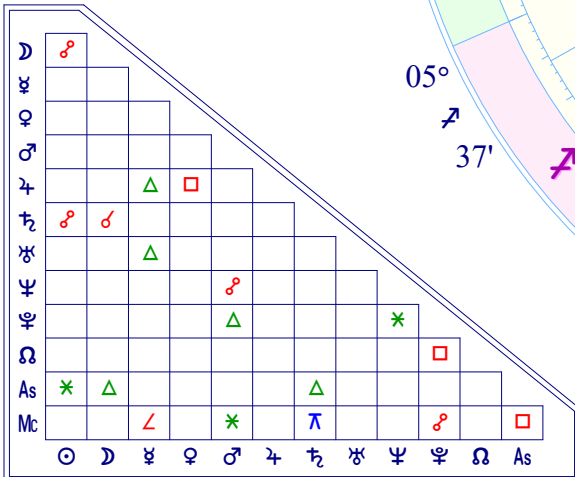

Full Moon (astrological)

Full Moon Aug 31 2023
August 31, 2023
9:35:25 AM
Standard Time
Dumaguete, Philippines
9 N 18 123 E 18
Time Zone: 8 hours East
Tropical Placidus

True Moon's Node	25 ♃ 53
Part of Fortune	6 ♄ 11
Part of Spirit	6 ♄ 11
Vertex	10 ♃ 45
Equatorial Asc.	8 ♃ 31
Sidereal Time	8:24:33
G.M.T.	1:35:25
Delta t (ET-UT)	0:01:23
Lahiri Ayan.	24°11'09"
Moon's Phase	Full Moon

Speed	Decl.
☉ 0 58	8N47
☽ 15 16	12S21
☿ -0 42	0N05
♁ -0 10	9N51
♂ 0 39	0S18
♁ 0 01	15N14
♂ -0 05	11S52
♁ -0 00	18N14
♂ -0 02	2S26
♁ -0 01	23S11

Speed	Decl.
♂ 0 24	3S56
♁ 0 28	5N53
♂ 0 30	10N42
♁ 0 19	10S33
♂ -0 02	9N00

Fir	1	2	0
Ear	5	1	0
Air	1	2	0
Wat	3	0	1
Car	2	2	0
Fix	3	1	1
Mut	5	2	0
P	A	A	
L	S	S	
A	T	C	
N	E	E	
R	R	N	
T	D	D	

☽	||	♃
♁	||	♁

Long.
♁ 23 ♁ 46
♁ 23 ♃ 45
♁ 7 ♁ 52
♁ 25 ♃ 59
♁ 19 ♃ 21R

The Astrology Studio
7103 S Redwood Rd Unit 356
West Jordan, Utah 84084
Phone: 970-412-1729